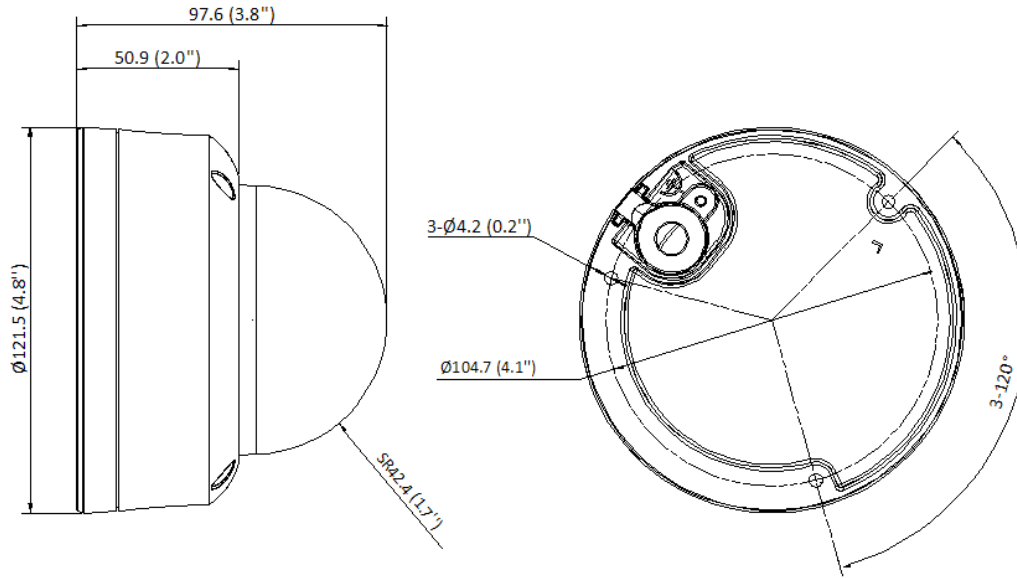

Protection

IP67: IEC 60529-2013, IK08: IEC 62262:2002

▪ **Available Model**

IPC-D129HA(2.8mm)

IPC-D129HA(4mm)

▪ **Dimension**

Unit: mm (inch)

▪ **Accessory**