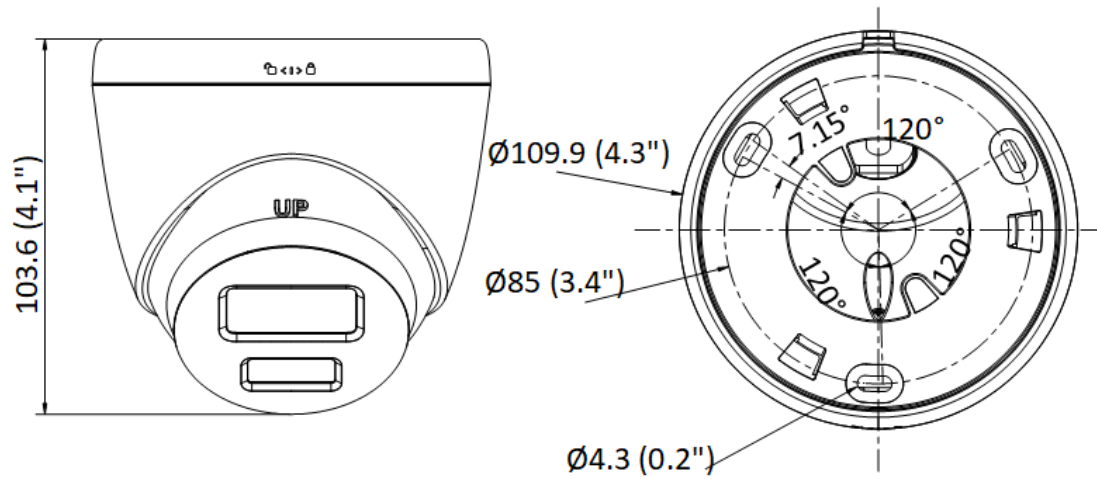

Unit: mm (inch)

▪ **Accessory**

▪ **Optional**

DS-1275ZJ-SUS	DS-1275ZJ-S-SUS	DS-1276ZJ-SUS	DS-220AZJ-145-WA	DS-1475ZJ-SUS
DS-220AZJ-130-WA	DS-1281ZJ-S	DS-1476ZJ-SUS	DS-1280ZJ-TR13	DS-1272ZJ-110-TRS
DS-1271ZJ-110-TRS	DS-1280ZJ-S			

▪ **Installation Methods**