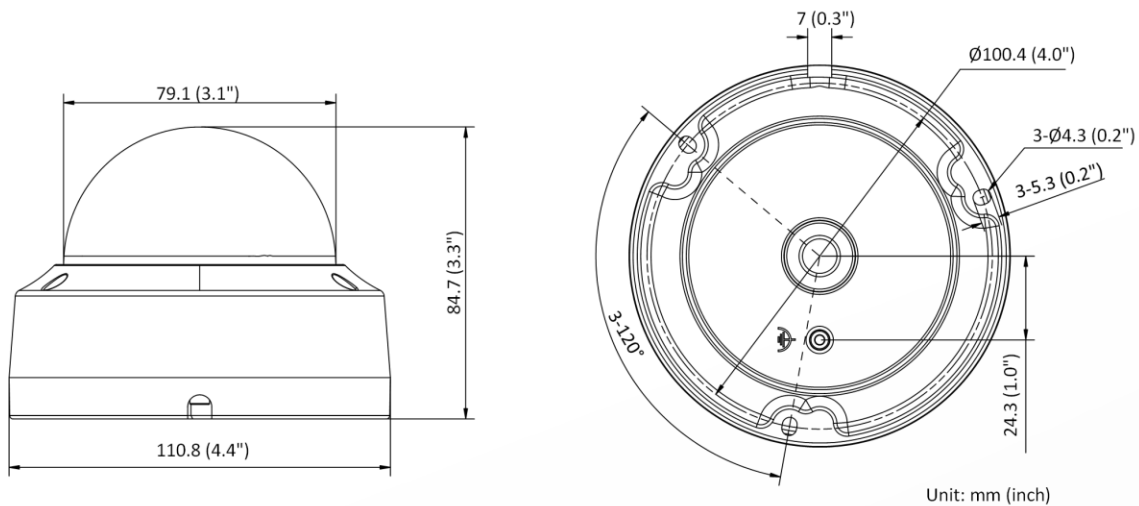

Protection	IP67: IEC 60529-2013 IK10: IEC 62262: 2002

▪ Typical Application

Hikvision products are classified into three levels according to their anti-corrosion performance. Refer to the following description to choose for your using environment.

This model has NO SPECIFIC PROTECTION.

Level	Description
Top-level protection	Hikvision products at this level are equipped for use in areas where professional anti-corrosion protection is a must. Typical application scenarios include coastlines, docks, chemical plants, and more.
Moderate protection	Hikvision products at this level are equipped for use in areas with moderate anti-corrosion demands. Typical application scenarios include coastal areas about 2 kilometers (1.24 miles) away from coastlines, as well as areas affected by acid rain.
No specific protection	Hikvision products at this level are equipped for use in areas where no specific anti-corrosion protection is needed.

▪ Dimension

▪ Accessory

▪ Optional

DS-1259ZJ	DS-1476ZJ-SUS	DS-1272ZJ-110B	DS-1475ZJ-SUS	DS-1271ZJ-110