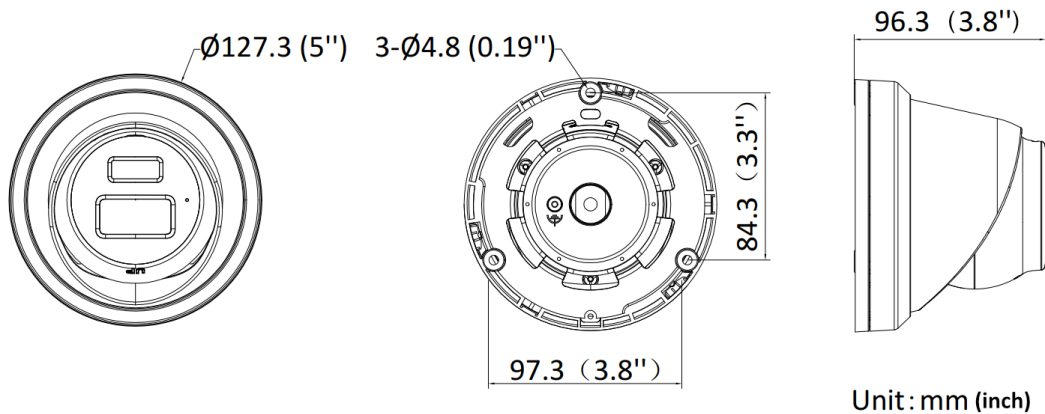

Startup and Operating Conditions	-30 °C to 60 °C (-22 °F to 140 °F). Humidity 95% or less (non-condensing)
Language	10 languages :English, Russian, Ukrainian, Arabic, Spanish, French, Portuguese, Turkish, Polish, German
General Function	Heartbeat,anti-banding,mirror,password reset via email,password protection
Flashing Light	Red and Blue Light
Approval	
EMC	CE-EMC: EN 55032:2015+A1:2020, EN 50130-4:2011+A1:2014, EN IEC 61000-3-2:2019+A1:2021, EN 61000-3-3:2013+A1:2019+A2:2021
Safety	CB: IEC 62368-1:2014+A11, CE-LVD: EN 62368-1:2014/A11: 2017
Environment	CE-RoHS: 2011/65/EU, WEEE: 2012/19/EU, Reach: Regulation (EC) No 1907/2006
Protection	IP67:IEC 60529-2013

▪ Dimension

▪ Accessory

▪ Optional

DS-1275ZJ-SUS	DS-1276ZJ-SUS	DS-1275ZJ-S-SUS	DS-1273ZJ-130-TRL	DS-1280ZJ-DM8
DS-1281ZJ-M	DS-1271ZJ-130-TRL	DS-1273ZJ-130B-T RL	DS-220AZJ-130-WA	DS-220AZJ-145-WA