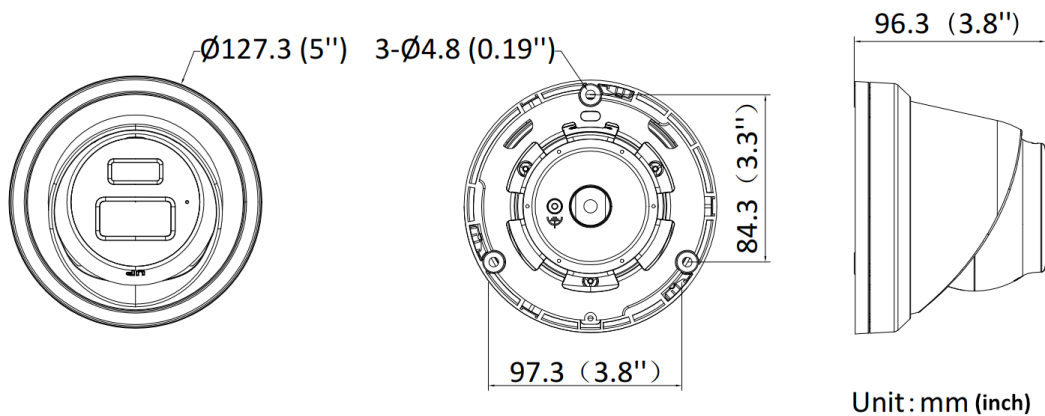

Startup and Operating Conditions	-30 °C to 60 °C (-22 °F to 140 °F). Humidity 95% or less (non-condensing)
Language	English, Russian, Ukrainian, Arabic, Spanish, French, Portuguese, Turkish, Polish, German
General Function	Heartbeat, anti-banding, mirror, password reset via email, password protection
Flashing Light	Red and Blue Light
Approval	
EMC	CE-EMC: EN 55032:2015+A1:2020, EN 50130-4:2011+A1:2014, EN IEC 61000-3-2:2019+A1:2021, EN 61000-3-3:2013+A1:2019+A2:2021
Safety	CB: IEC 62368-1:2014+A11, CE-LVD: EN 62368-1:2014/A11: 2017
Environment	CE-RoHS: 2011/65/EU, WEEE: 2012/19/EU, Reach: Regulation (EC) No 1907/2006
Protection	IP67: IEC 60529-2013

▪ Dimension

▪ Accessory

▪ Optional

DS-1275ZJ-SUS	DS-1276ZJ-SUS	DS-1475ZJ-SUS	DS-1275ZJ-S-SUS	DS-220AZJ-130-WA
DS-220AZJ-145-WA	DS-1281ZJ-M	DS-1273ZJ-130-TRL	DS-1476ZJ-SUS	DS-1271ZJ-130-TRL