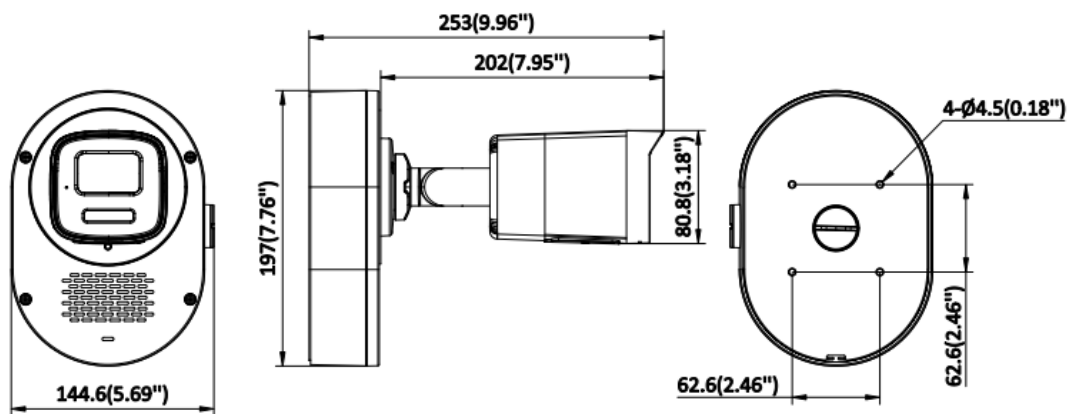

Storage Conditions	-30 °C to 60 °C (-22 °F to 140 °F). Humidity 95% or less (non-condensing)
Startup and Operating Conditions	-30 °C to 60 °C (-22 °F to 140 °F). Humidity 95% or less (non-condensing)
Language	English, Russian, Ukrainian, Arabic, Spanish, French, Portuguese, Turkish, Polish, German
General Function	Heartbeat, mirror, flash log, password reset via email, password protection, anti-banding
Flashing Light	-LSL: White Light-LSRB: Red and Blue Light
Approval	
EMC	CE-EMC: EN 55032:2015+A1:2020, EN 50130-4:2011+A1:2014, EN IEC 61000-3-2:2019+A1:2021, EN 61000-3-3:2013+A1:2019+A2:2021
Safety	CB: IEC 62368-1:2014+A11, CE-LVD: EN 62368-1:2014/A11: 2017
Environment	CE-RoHS: 2011/65/EU, WEEE: 2012/19/EU, Reach: Regulation (EC) No 1907/2006
Protection	IP67: IEC 60529-2013

▪ Available Model

DS-2CD1T67G3-LIUF/LSRB(2.8mm)

DS-2CD1T67G3-LIUF/LSRB(4mm)

▪ Dimension

Unit: mm(inch)