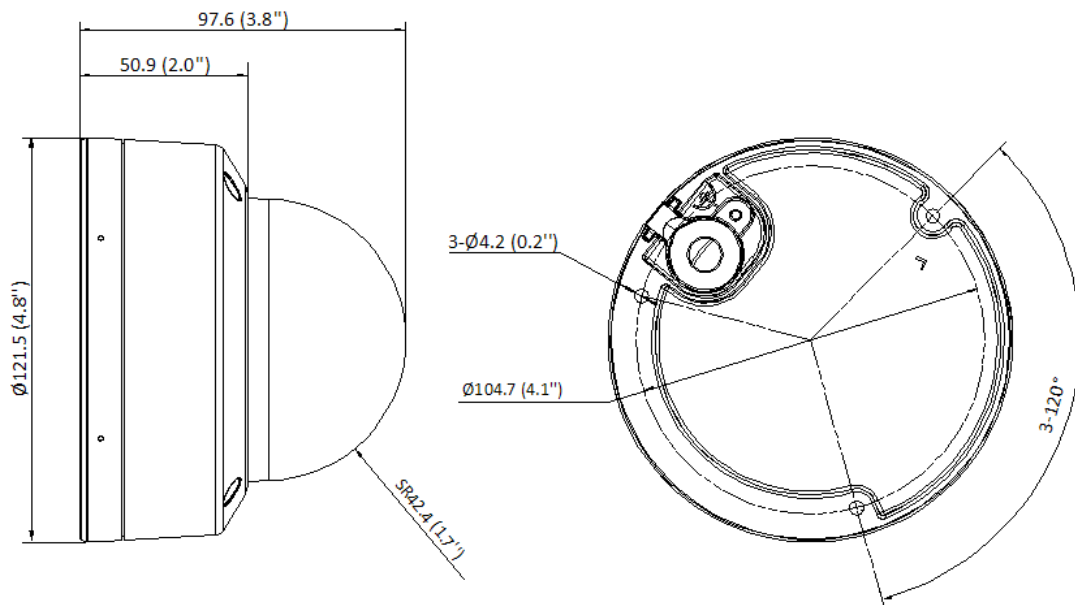

Storage Conditions	-30 °C to 60 °C (-22 °F to 140 °F). Humidity 95% or less (non-condensing)
Startup and Operating Conditions	-30 °C to 60 °C (-22 °F to 140 °F). Humidity 95% or less (non-condensing)
Language	10 languages :English, Russian, Ukrainian, Arabic, Spanish, French, Portuguese, Turkish, Polish, German
General Function	Heartbeat,anti-banding,mirror,password protection,password reset via email
Approval	
EMC	CE-EMC: EN 55032:2015+A1:2020, EN 50130-4:2011+A1:2014, EN IEC 61000-3-2:2019+A1:2021, EN 61000-3-3:2013+A1:2019+A2:2021
Safety	CB: IEC 62368-1:2014+A11
Environment	CE-RoHS: 2011/65/EU, WEEE: 2012/19/EU, Reach: Regulation (EC) No 1907/2006
Protection	IP67: IEC 60529-2013,IK10: IEC 62262:2002

▪ Dimension

Unit: mm (inch)

▪ Accessory

▪ Optional

DS-1275ZJ-SUS

DS-4221ZJ-WC

DS-1476ZJ-SUS

DS-1272ZJ-120B

DS-1272ZJ-120