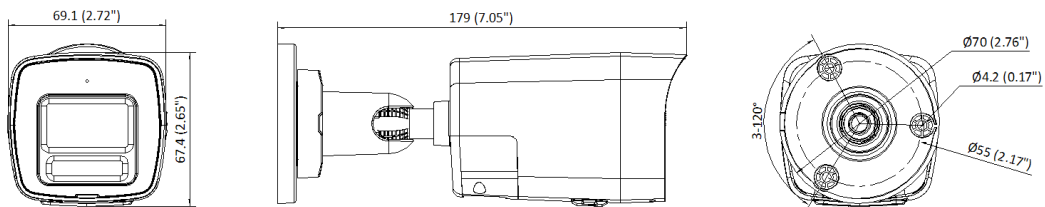

With Package Weight	Approx. 610 g (1.34 lb.)
Storage Conditions	-30 °C to 60 °C (-22 °F to 140 °F). Humidity 95% or less (non-condensing)
Startup and Operating Conditions	-30 °C to 60 °C (-22 °F to 140 °F). Humidity 95% or less (non-condensing)
Language	10 languages :English, Russian, Ukrainian, Arabic, Spanish, French, Portuguese, Turkish, Polish, German
General Function	Heartbeat,anti-banding,mirror,password protection,password reset via email
Flashing Light	NA
Approval	
EMC	CE-EMC: EN 55032:2015+A1:2020, EN 50130-4:2011+A1:2014, EN IEC 61000-3-2:2019+A1:2021, EN 61000-3-3:2013+A1:2019+A2:2021
Safety	CB: IEC 62368-1:2014+A11
Environment	CE-RoHS: 2011/65/EU, WEEE: 2012/19/EU, Reach: Regulation (EC) No 1907/2006
Protection	IP67:IEC 60529-2013

▪ Dimension

Unit: mm (inch)

▪ Accessory

▪ Optional

DS-1280ZJ-XS

DS-1275ZJ-SUS

DS-1276ZJ-SUS