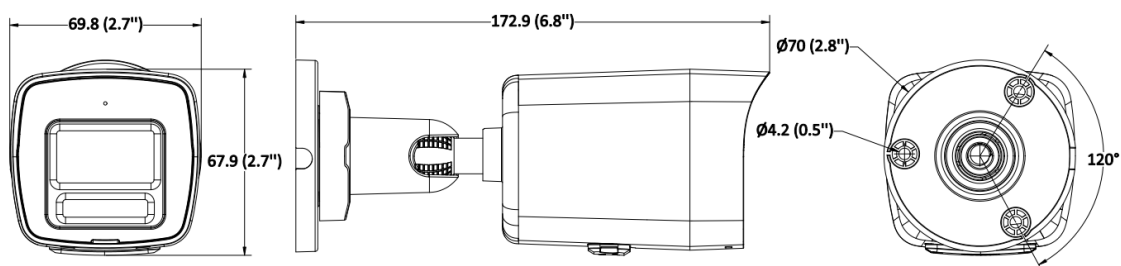

Weight	-LIU: Approx. 310 g (0.7 lb.), -LIUF: Approx. 315 g (0.7 lb.), -SL/-SRB: Approx. 325 g (0.7 lb.)
With Package Weight	-LIU: Approx. 465 g (1.0 lb.), -LIUF: Approx. 470 g (1.0 lb.), -SL/-SRB: Approx. 495 g (1.1 lb.)
Storage Conditions	-30 °C to 60 °C (-22 °F to 140 °F). Humidity 95% or less (non-condensing)
Startup and Operating Conditions	-30 °C to 60 °C (-22 °F to 140 °F). Humidity 95% or less (non-condensing)
Language	English, Russian, Ukrainian, Arabic, Spanish, French, Portuguese, Turkish, Polish, German
General Function	Heartbeat, mirror, flash log, password reset via email, password protection, anti-banding
Flashing Light	-SL: White Light, -SRB: Red and Blue Light, -LIU/LIUF: NA
Approval	
EMC	CE-EMC: EN 55032:2015+A1:2020, EN 50130-4:2011+A1:2014, EN IEC 61000-3-2:2019+A1:2021, EN 61000-3-3:2013+A1:2019+A2:2021
Safety	CB: IEC 62368-1:2014+A11, CE-LVD: EN 62368-1:2014/A11: 2017
Environment	CE-RoHS: 2011/65/EU, WEEE: 2012/19/EU
Protection	IP67: IEC 60529-2013

▪ Available Model

DS-2CD1047S3H-LIU(2.8mm)(HIK ITALY)

▪ Dimension

Unit: mm (inch)

▪ Accessory

▪ Optional

DS-1276ZJ-SUS

DS-1280ZJ-XS

DS-1275ZJ-SUS