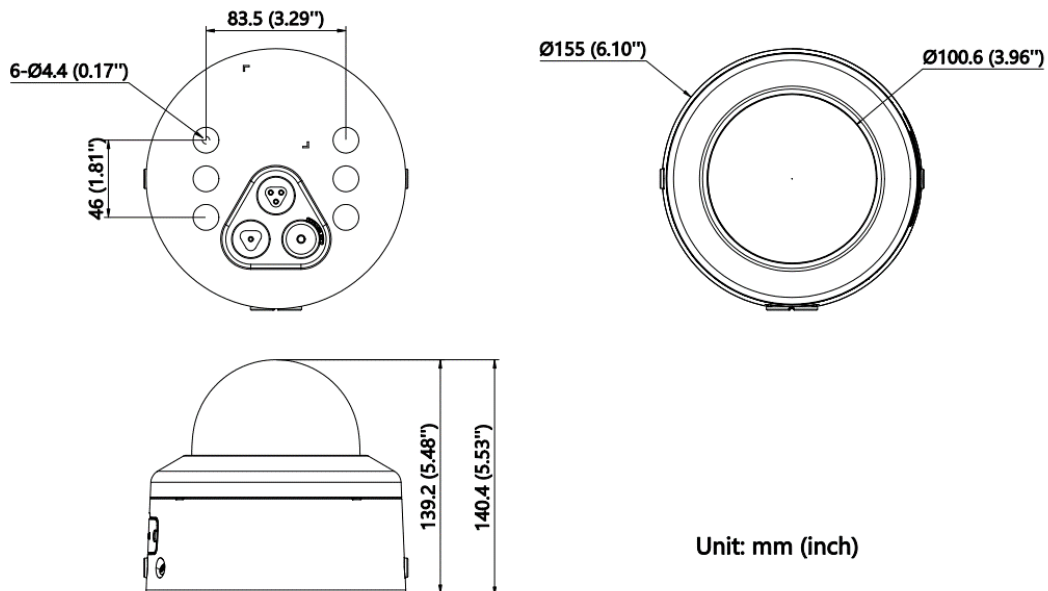

No specific protection

Hikvision products at this level are equipped for use in areas where no specific anti-corrosion protection is needed.

▪ **Available Model**

DS-2CD2746G3-IPTRZS2UY/SL(2.8-12mm)

▪ **Dimension**