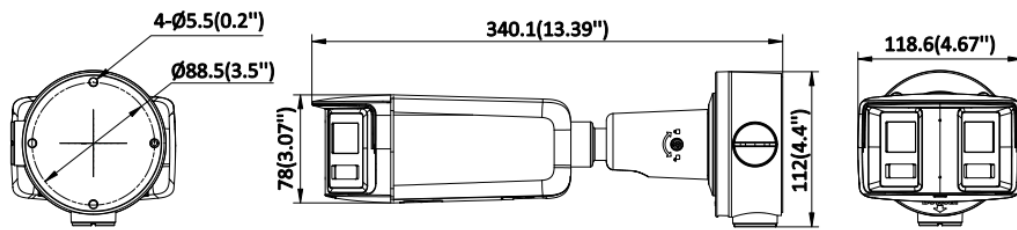

General	
Power	12 VDC \pm 25%, 1.67 A, max. 20 W, \varnothing 5.5 mm coaxial power plug, reverse polarity protection, PoE: IEEE 802.3at, Class 4, max. 24 W
Material	Front cover: Metal, body: Metal, bracket: Metal
Dimension	118.6 mm \times 78 mm \times 304.1 mm (4.67" \times 3.07" \times 13.39")
Package Dimension	405 mm \times 190 mm \times 180 mm (15.94" \times 7.48" \times 7.09")
Weight	Approx. 1460 g (3.22 lb.)
With Package Weight	Approx. 2300 g (5.07 lb.)
Storage Conditions	-40 $^{\circ}$ C to 60 $^{\circ}$ C (-40 $^{\circ}$ F to 140 $^{\circ}$ F). Humidity 95% or less (non-condensing)
Startup and Operating Conditions	-40 $^{\circ}$ C to 60 $^{\circ}$ C (-40 $^{\circ}$ F to 140 $^{\circ}$ F). Humidity 95% or less (non-condensing)
General Function	Heartbeat, flash log, password reset via email, pixel counter, anti-banding
Language	33 languages: English, Russian, Estonian, Bulgarian, Hungarian, Greek, German, Italian, Czech, Slovak, French, Polish, Dutch, Portuguese, Spanish, Romanian, Danish, Swedish, Norwegian, Finnish, Croatian, Slovenian, Serbian, Turkish, Korean, Traditional Chinese, Thai, Vietnamese, Japanese, Latvian, Lithuanian, Portuguese (Brazil), Ukrainian
Flashing Light	White Light
Approval	
EMC	CE-EMC: EN 55032:2015+A1:2020, EN 50130-4:2011+A1:2014, EN IEC 61000-3-2:2019+A1:2021, EN 61000-3-3:2013+A1:2019+A2:2021, RCM: AS/NZS CISPR 32: 2015, IC: ICES-003: Issue 7, KC: KN32: 2015, KN35: 2015
Safety	CB: IEC 62368-1:2014+A11, CE-LVD: EN 62368-1:2014/A11: 2017
Environment	CE-RoHS: 2011/65/EU, WEEE: 2012/19/EU, Reach: Regulation (EC) No 1907/2006
Protection	IP67: IEC 60529-2013, IK10: IEC 62262:2002
Anti-Corrosion Protection	NEMA 4X (NEMA 250-2018)

▪ **Available Model**

DS-2CD3T167G3P-LIHSUY/SL(2.8mm)

DS-2CD3T167G3P-LISUY/SL(2.8mm)

▪ **Dimension**

Unit: mm(inch)

▪ **Accessory**

▪ **Included**

▪ **Optional**