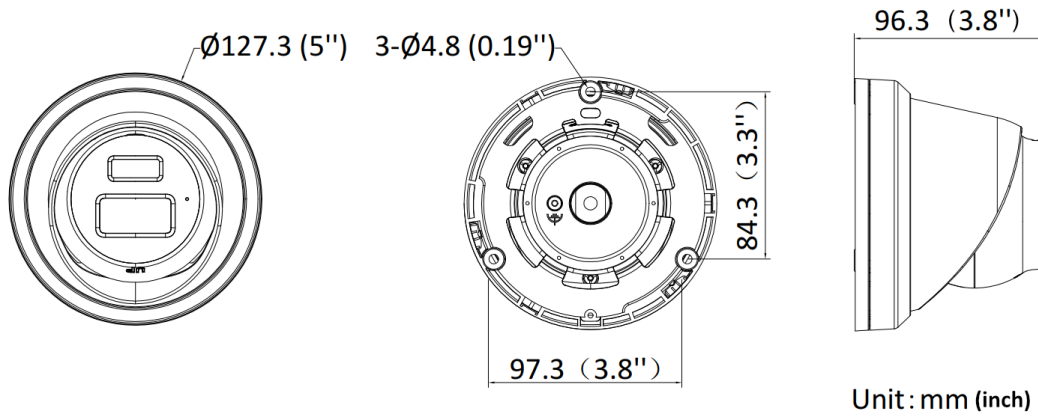

▪ **Accessory**

▪ **Optional**

DS-1271ZJ-130-TRL	DS-1276ZJ-SUS	DS-1280ZJ-DM8	DS-1273ZJ-130-TRL	DS-1281ZJ-M
DS-1275ZJ-SUS	DS-220AZJ-130-WA	DS-220AZJ-145-WA	DS-1273ZJ-130B-T RL	DS-1275ZJ-S-SUS

▪ **Installation Methods**

Pendant Mounting DS-1271ZJ-130-TRL	Corner Mounting DS-1276ZJ-SUS+DS-1273ZJ-130B-TRL	Junction Box DS-1280ZJ-DM8	Wall Mounting DS-1273ZJ-130-TRL+D S-1253ZJ-L	Wall Mounting DS-220AZJ-130-WA