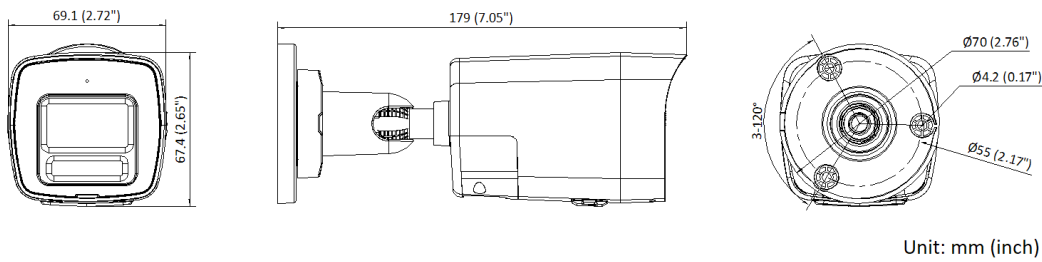

- **Accessory**
- **Optional**

DS-1276ZJ-SUS	DS-1280ZJ-XS	DS-1275ZJ-SUS

▪ **Installation Methods**

Corner Mounting DS-1276ZJ-SUS+DS-1280ZJ-XS	Junction Box DS-1280ZJ-XS	Vertical Pole Mounting DS-1275ZJ-SUS+DS-1280ZJ-XS