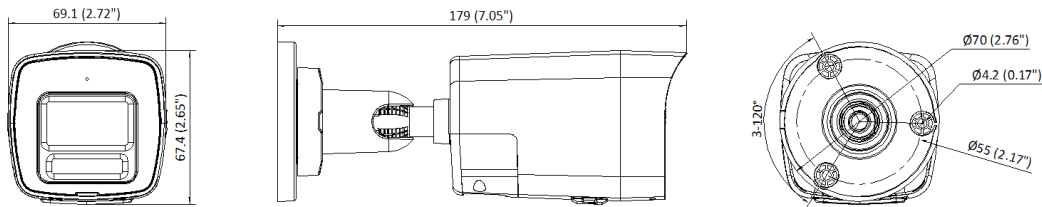

Unit: mm (inch)

▪ **Accessory**

▪ **Optional**

DS-1280ZJ-XS	DS-1275ZJ-SUS	DS-1276ZJ-SUS

▪ **Installation Methods**

Junction Box DS-1280ZJ-XS	Vertical Pole Mounting DS-1275ZJ-SUS+DS-12 80ZJ-XS	Corner Mounting DS-1276ZJ-SUS+DS-12 80ZJ-XS