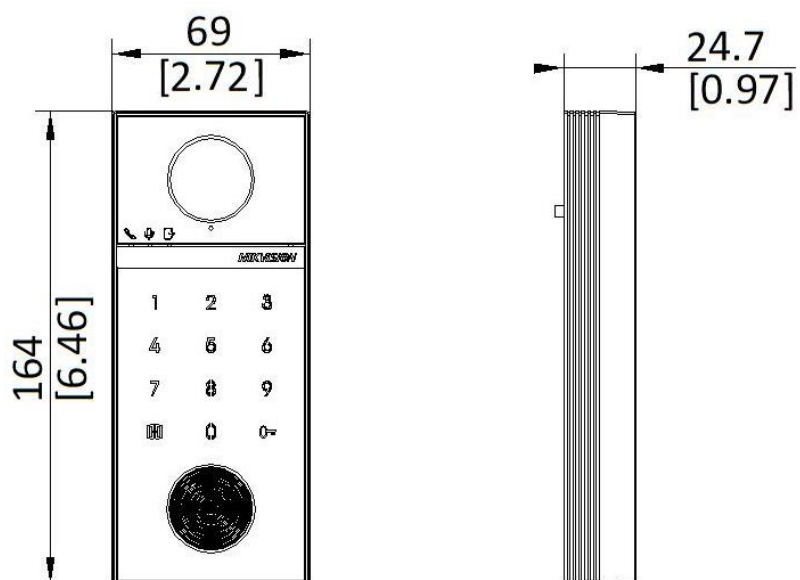

▪ Dimension

Unit: mm [inch]

SCALE	1:1