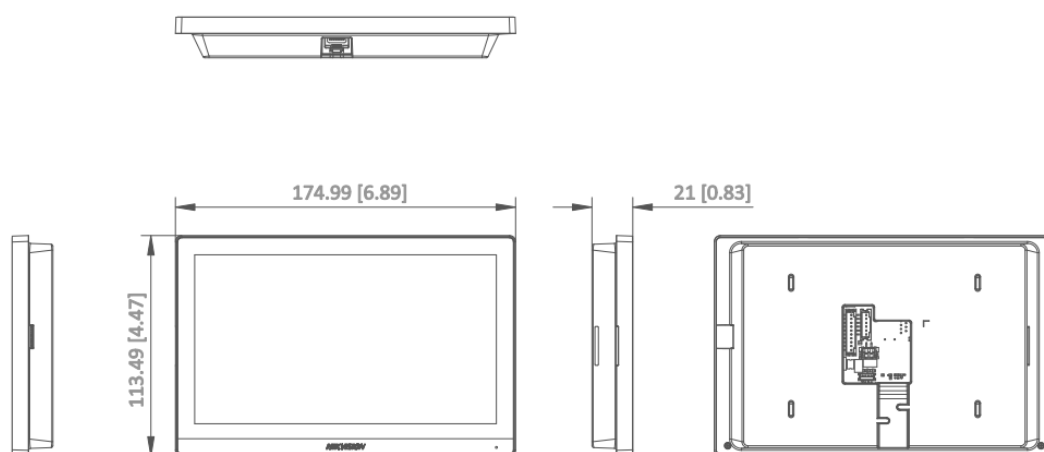

Unit:mm [inch]

SCALE 1:1

▪ Accessory

▪ Optional

DS-KABV6114-G	DS-KABH6350-T	DS-KABV24-A	DS-KABV6114-RS