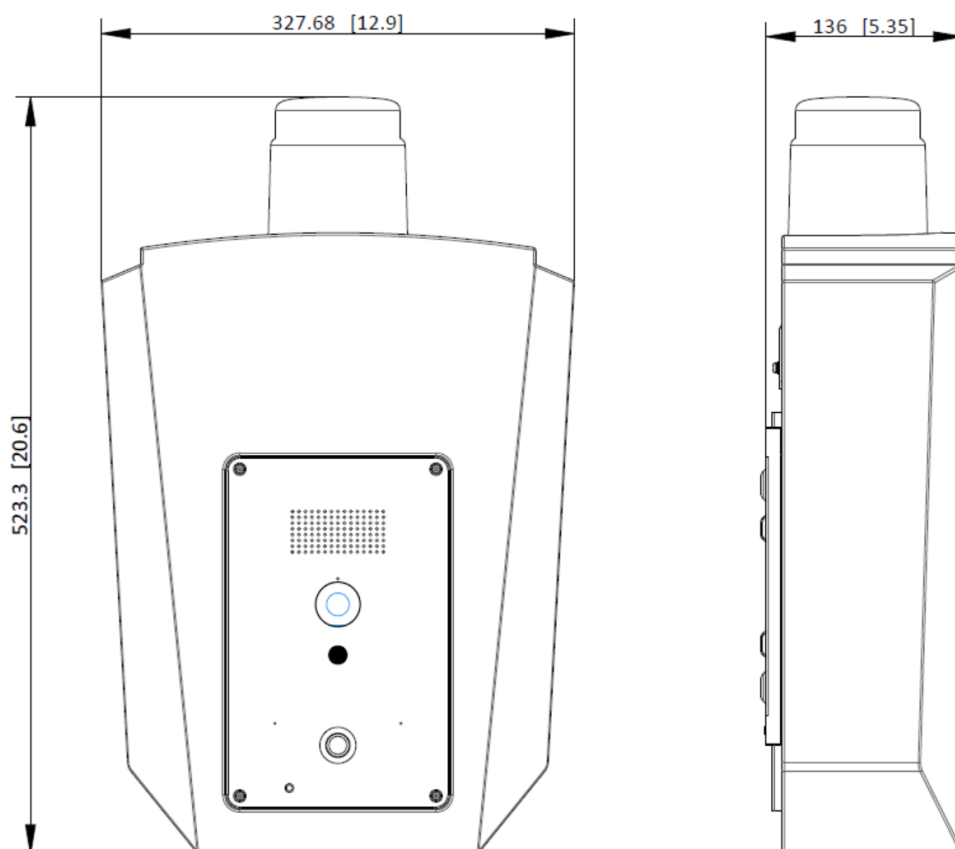

DS-KEB801X-C Panic alarm box

- One-touch emergency calling
- High quality imaging with 4 MP built-in camera
- Real-time security via sound and voice detection
- Supports broadcasting
- Supports dual net ports
- Built-in SD slot supports MicroSD / SDHC / SDXC cards up to 256 GB
- Supports siren and audio expansion

▪ Specification

Software features	
Tamper-Proof	Tamper alarm
Intercom	1-ch built-in omnidirectional microphone, pickup distance: 5 m
Protocol	TCP/IP, RTSP, SNMP, HIK-SIP, Standard SIP, ONVIF
Hardware features	
Alarm input	2
Alarm output	2
Siren	1, sound can be configured separately
Lamp	1, light can be configured separately
Netowrk interface	2RJ45,10 M/100 M self-adaptive
Audio interface	1-ch built-in omnidirectional microphone, pickup distance: 5 m 1-ch 3.5 mm audio interface for external audio input
PSTN	1
Bus	RS-485 1, half-duplex
SD Card	Standard microSD card slot, supports microSD/SDHC/SDXC card, Max. 256 G
Video	
Resolution	2560*1440
Frame rate	PAL: 25fps ; NTSC:20fps
Field Angle	Horizontal:128° ; Vertical:75° ; Diagonal:147°
Day/night switch mode	IR cut filter
Audio	
Audio input	1-ch built-in omnidirectional microphone, pickup distance: 5 m 1-ch 3.5 mm audio interface for external audio input
Audio output	1-ch 30 W built-in loudspeaker 1-ch 3.5 mm audio interface for external audio output
Audio compression code rate	16Kbps,64Kbps
Electrical characteristics	
Power supply	220 VAC
Power Consumption	≤ 24 W
Wireless transmission	
Wired network	10 M/100 M self-adaptive Ethernet port
General	
Operation temperature	-40 °C to 70 °C
Operation humidity	10% to 90%
Dimension(WxHxD)	Without Bracket: 450 mm × 500 mm × 2205 mm (17.72" × 19.69" × 86.81") With Bracket: 450 mm × 500 mm × 4500 mm (17.72" × 19.69" × 177.17")
Installation method	Floor-mounted and pole clamp mounted
Device management	
Camera	4 MP HD IR camera

▪ Dimension

Unit:mm [inch]

SCALE	1:1
-------	-----

See Far, Go Further

www.hikvision.com
support@hikvision.com