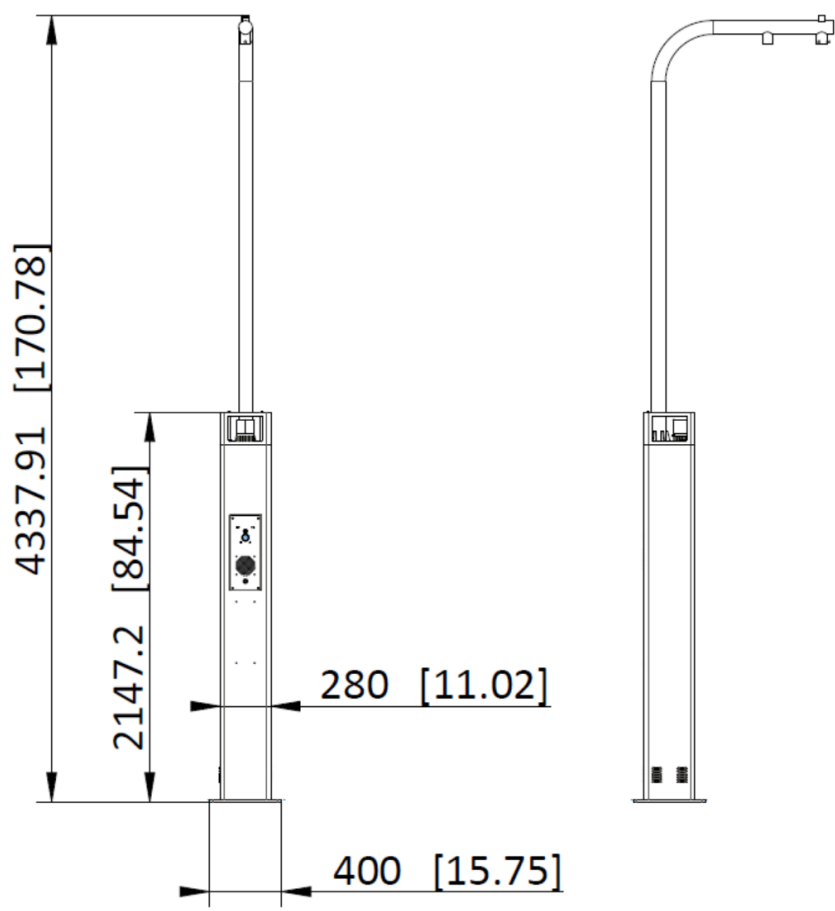

▪ Specification

Hardware features	
Tamper-Proof	Tamper alarm
Electrical locker	Normal cabinet lock
Network interface	10M/100M adaptive Ethernet port
Audio interface	1-ch built-in Omnidirectional microphone, pickup distance: 5 m 1-ch 3.5 mm audio interface for external audio input
Bus	RS-485 1, half-duplex
SD card	Standard microSD card slot, supports microSD/SDHC/SDXC card, Max. 256 G
Loudspeaker	1-ch 30 W built-in loudspeaker Sound can be configured separately
Video	
Resolution	2560*1440
Field angle	Horizontal field of view: 128°
Frame rate	PAL: 25fps ; NTSC:20fps
Day/night switch mode	ICR auto-switch
Audio	
Audio input	1-ch built-in omnidirectional microphone, pickup distance: 5 m 1-ch 3.5 mm audio interface for external audio input
Intercom	1-ch built-in omnidirectional microphone, pickup distance: 5 m
Audio output	1-ch 30 W build-in loudspeaker 1-ch 3.5 mm audio interface for external audio output
Audio compression code rate	16Kbps, 64Kbps
Electrical characteristics	
Operation temperature	-40 °C to 70 °C (-40 °F to 158 °F)
Power supply	220 VAC
Operation humidity	10% to 90%
Power consumption	≤ 70 W
General	
Dimension(WxHxD)	Without bracket: 400 mm × 400 mm × 2200 mm With bracket: 400 mm × 400 mm × 4500 mm
Installation method	Ground mounting
Device management	
Alarm input	2
Alarm output	2
Camera	4 MP HD IR colorful camera
Sounder output	1-ch 30 W Build-in Loudspeaker+ 1-ch 3.5 mm external output
Lamp	1 red and blue alarm lamp, light can be configured separately

▪ Dimension

Unit:mm [inch]

SCALE	1:4
-------	-----

See Far, Go Further

www.hikvision.com
support@hikvision.com