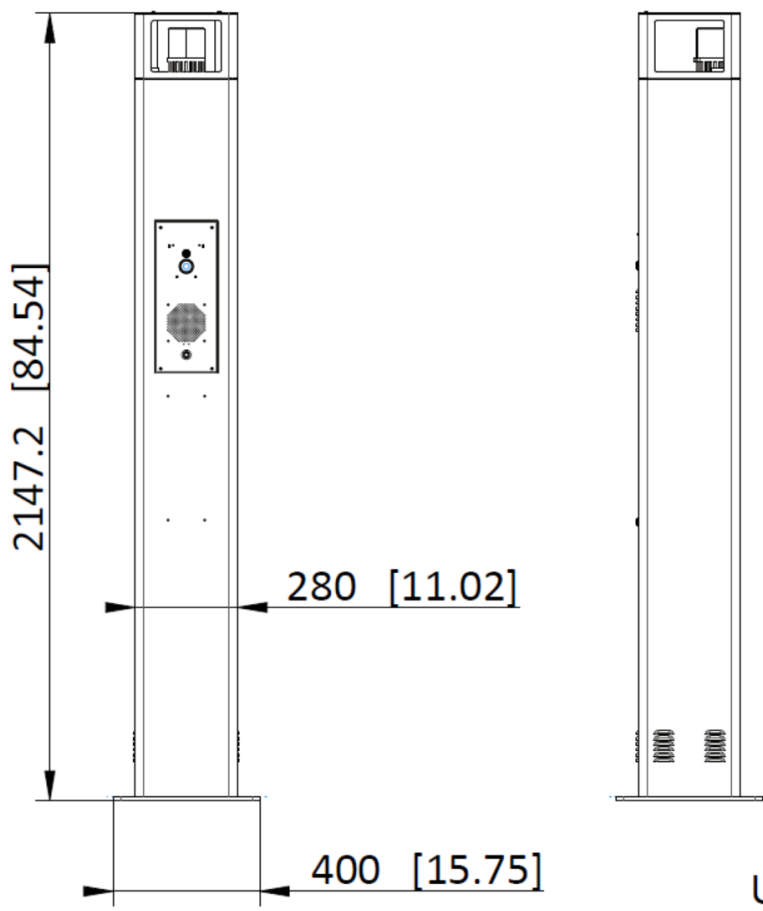

## ▪ Specification

Hardware features	
Tamper-Proof	tamper alarm
Electrical locker	Normal cabinet lock
Network interface	10M/100M adaptive Ethernet port
Audio interface	1-ch built-in Omnidirectional microphone, pickup distance: 5 m 1-ch 3.5 mm audio interface for external audio input
Bus	RS-485 1, half-duplex
SD card	Standard microSD card slot, supports microSD/SDHC/SDXC card, Max. 256 G
Loudspeaker	1-ch 30 W built-in loudspeaker Sound can be configured separately
Video	
Resolution	2560*1440
Field angle	Horizontal field of view: 128°
Frame rate	PAL: 25fps ; NTSC:20fps
Day/night switch mode	ICR auto-switch
Audio	
Audio input	1-ch built-in omnidirectional microphone, pickup distance: 5 m 1-ch 3.5 mm audio interface for external audio input
Audio output	1-ch 30 W build-in loudspeaker 1-ch 3.5 mm audio interface for external audio output
Intercom	1-ch built-in omnidirectional microphone, pickup distance: 5 m
Audio compression code rate	16Kbps,64Kbps
Electrical characteristics	
Operation temperature	-40 °C to 70 °C (-40 °F to 158 °F)
Power supply	220 VAC
Operation humidity	10% to 90%
Power consumption	≤ 70 W
General	
Dimension(WxHxD)	Without bracket: 400 mm × 400 mm × 2200 mm With bracket: 400 mm × 400 mm × 4500 mm
Installation method	Ground mounting
Device management	
Alarm input	2
Camera	4 MP HD IR colorful camera
Alarm output	2
Sounder output	1-ch 30 W Build-in Loudspeaker+ 1-ch 3.5 mm external output
Lamp	1 red and blue alarm lamp, light can be configured separately

## ▪ Dimension

Unit:mm [inch]

SCALE	1:2
-------	-----