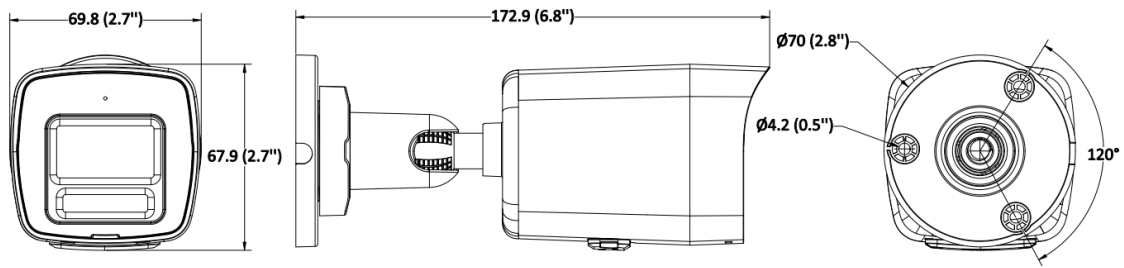

Unit: mm (inch)

▪ **Accessory**

▪ **Optional**

DS-1275ZJ-SUS	DS-1276ZJ-SUS	DS-1280ZJ-XS

▪ **Installation Methods**

Vertical Pole Mounting DS-1275ZJ-SUS+DS-1280ZJ-XS	Corner Mounting DS-1276ZJ-SUS+DS-1280ZJ-XS	Junction Box DS-1280ZJ-XS