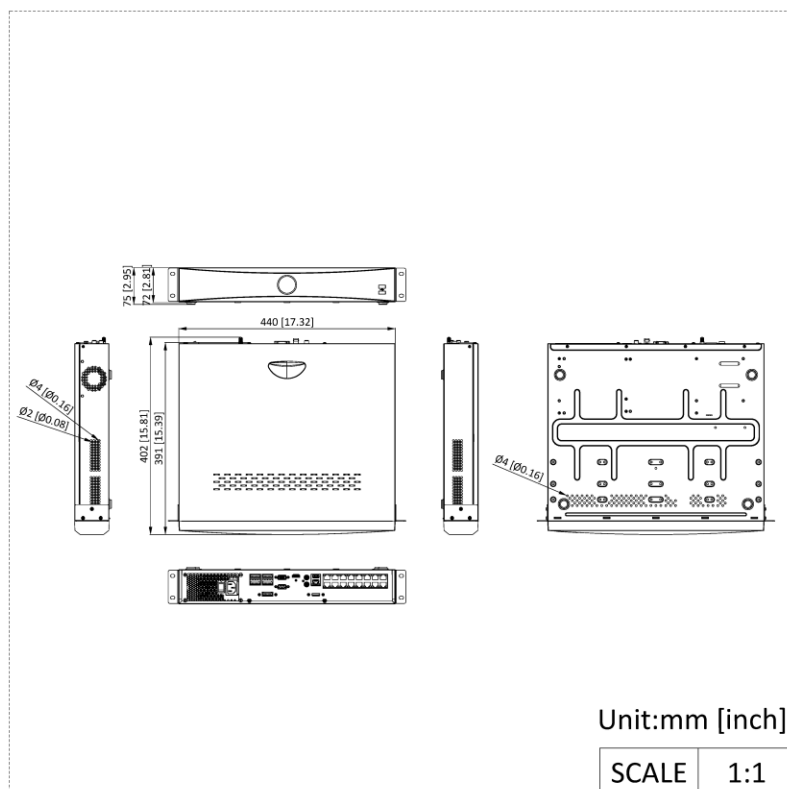

## Physical Interface

### DS-7732NXI-K4/16P(E)

Number	Description	Number	Description
1	Poe interfaces	8	RS-232 interface
2	USB 3.0 interface	9	ALARM IN
3	LAN network interface	10	ALARM OUT
4	AUDIO OUT	11	RS-484 interface
5	AUDIO IN	12	GND
6	HDMI interface	13	Power supply
7	VGA interface	14	Power switch

### DS-7732NXI-K4/16P(E)/IO16+9

No.	Description	No.	Description
1	PoE interface	9	RS-232 serial interface
2	USB 3.0 interface	10	ALARM IN
3	LAN network interface	11	ALARM OUT
4	eSATA interface	12	RS-485 interface
5	AUDIO OUT	13	GND
6	AUDIO IN	14	Power supply
7	HDMI interface	15	Power switch
8	VGA interface		

## Dimension