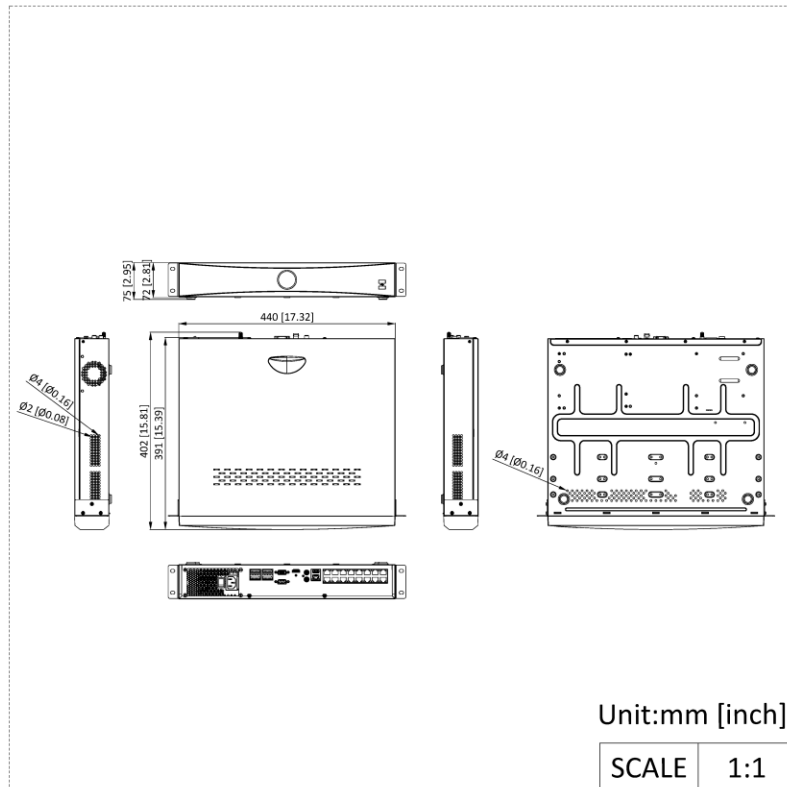

## Physical Interface

### DS-7732NXI-K4/16P(E)

Number	Description	Number	Description
1	Poe interfaces	8	RS-232 interface
2	USB 3.0 interface	9	ALARM IN
3	LAN network interface	10	ALARM OUT
4	AUDIO OUT	11	RS-484 interface
5	AUDIO IN	12	GND
6	HDMI interface	13	Power supply
7	VGA interface	14	Power switch

### DS-7732NXI-K4/16P(E)/IO16+9

No.	Description	No.	Description
1	PoE interface	9	RS-232 serial interface
2	USB 3.0 interface	10	ALARM IN
3	LAN network interface	11	ALARM OUT
4	eSATA interface	12	RS-485 interface
5	AUDIO OUT	13	GND
6	AUDIO IN	14	Power supply
7	HDMI interface	15	Power switch
8	VGA interface		

## Dimension