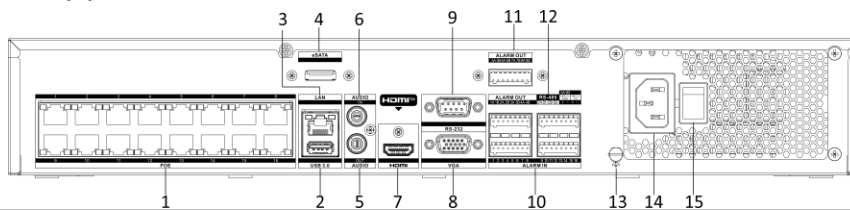

DS-7732NXI-K4/16P(E)/IO16+9

No.	Description	No.	Description
1	PoE interface	9	RS-232 serial interface
2	USB 3.0 interface	10	ALARM IN
3	LAN network interface	11	ALARM OUT
4	eSATA interface	12	RS-485 interface
5	AUDIO OUT	13	GND
6	AUDIO IN	14	Power supply
7	HDMI interface	15	Power switch
8	VGA interface		

Available Model

DS-7732NXI-K4/16P(E)

Dimension