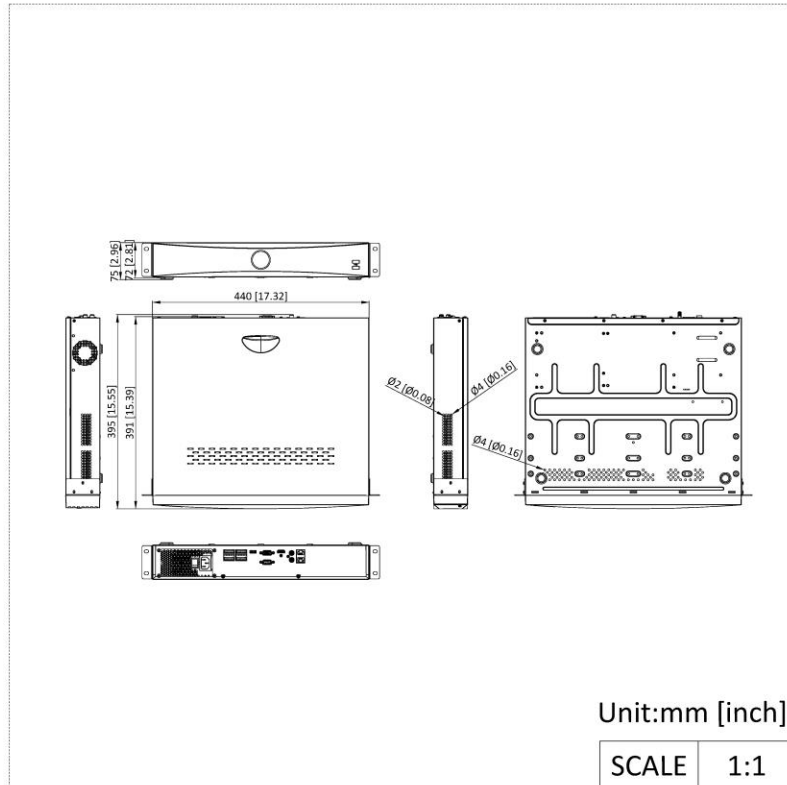

## DS-7732NXI-K4(E)/IO16+9

Number	Description	Number	Description
1	LAN network interface 1	9	RS-232 serial interface
2	LAN network interface 2	10	Alarm in
3	Audio out	11	Alarm out
4	Audio in	12	RS-485 interface
5	HDMI interface	13	GND
6	VGA interface	14	Power supply
7	eSATA interface	15	Power switch
8	USB 3.0 interface		

### ▪ Dimension