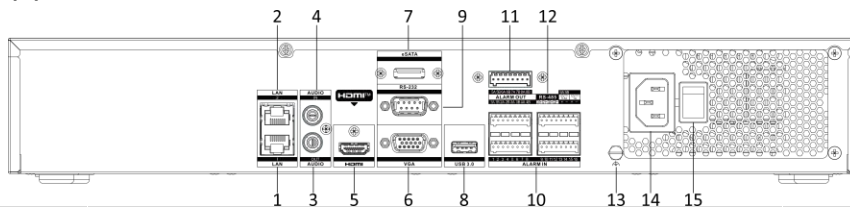

DS-7732NXI-K4(E)/IO16+9

Number	Description	Number	Description
1	LAN network interface 1	9	RS-232 serial interface
2	LAN network interface 2	10	Alarm in
3	Audio out	11	Alarm out
4	Audio in	12	RS-485 interface
5	HDMI interface	13	GND
6	VGA interface	14	Power supply
7	eSATA interface	15	Power switch
8	USB 3.0 interface		

▪ Available Model

DS-7732NXI-K4(E)

▪ Dimension