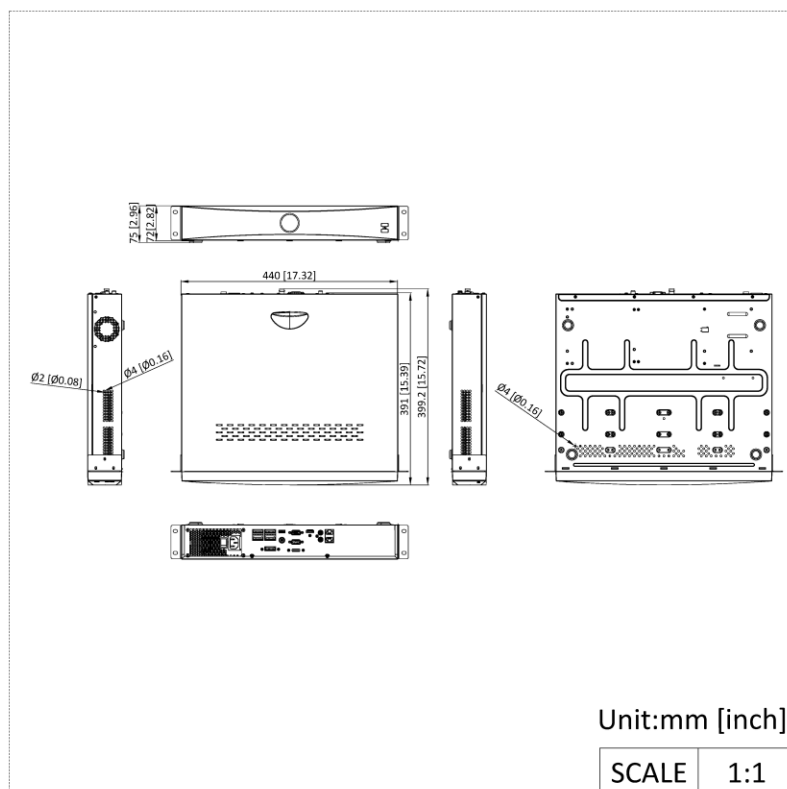

## ▪ Physical Interface

## DS-7732NXI-K4(E)

No.	Description	No.	Description
1	LAN 1 and LAN 2 interfaces	6	Alarm in, alarm out, and RS-485
2	Audio in and audio out	7	GND
3	HDMI interface	8	Power supply
4	VGA interface and RS-232	9	Power switch
5	USB 3.0 interface		

## DS-7732NXI-K4(E)/IO16+9

Number	Description	Number	Description
1	LAN network interface 1	9	RS-232 serial interface
2	LAN network interface 2	10	Alarm in
3	Audio out	11	Alarm out
4	Audio in	12	RS-485 interface
5	HDMI interface	13	GND
6	VGA interface	14	Power supply
7	eSATA interface	15	Power switch
8	USB 3.0 interface		

### ▪ Dimension