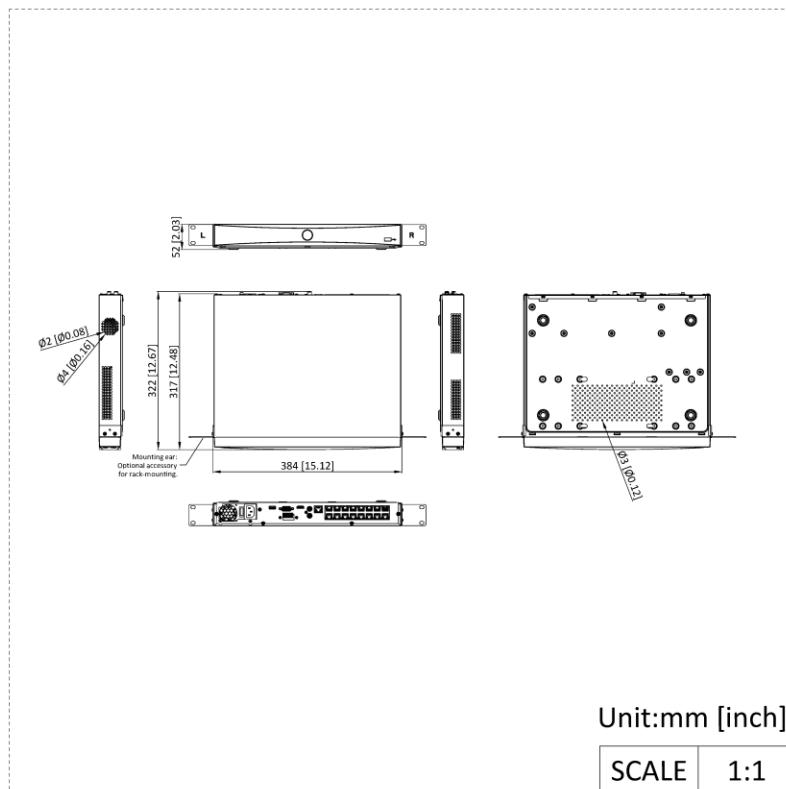

▪ **Dimension**