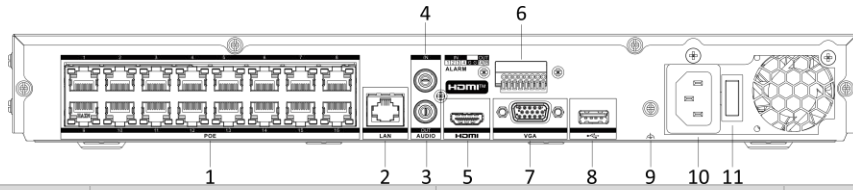

No.	Description	No.	Description
1	Network interfaces with PoE function	7	VGA interface
2	LAN network interface	8	USB interface
3	AUDIO OUT	9	GND
4	AUDIO IN	10	AC100V~240V power supply
5	HDMI interface	11	Power switch
6	Alarm in/alarm out		

▪ **Available Model**

DS-7632NXI-K2/16P(E)

▪ **Dimension**