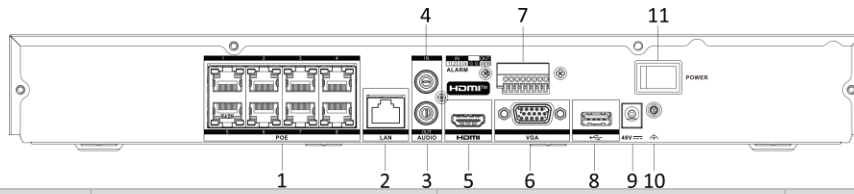

No.	Description	No.	Description
1	Network interfaces with PoE function	7	Alarm in/alarm out
2	LAN network interface	8	USB interface
3	AUDIO OUT	9	DC 48V power supply
4	AUDIO IN	10	GND
5	HDMI interface	11	Power switch
6	VGA interface		

▪ **Available Model**

DS-7608NXI-K2/8P(E)

▪ **Dimension**