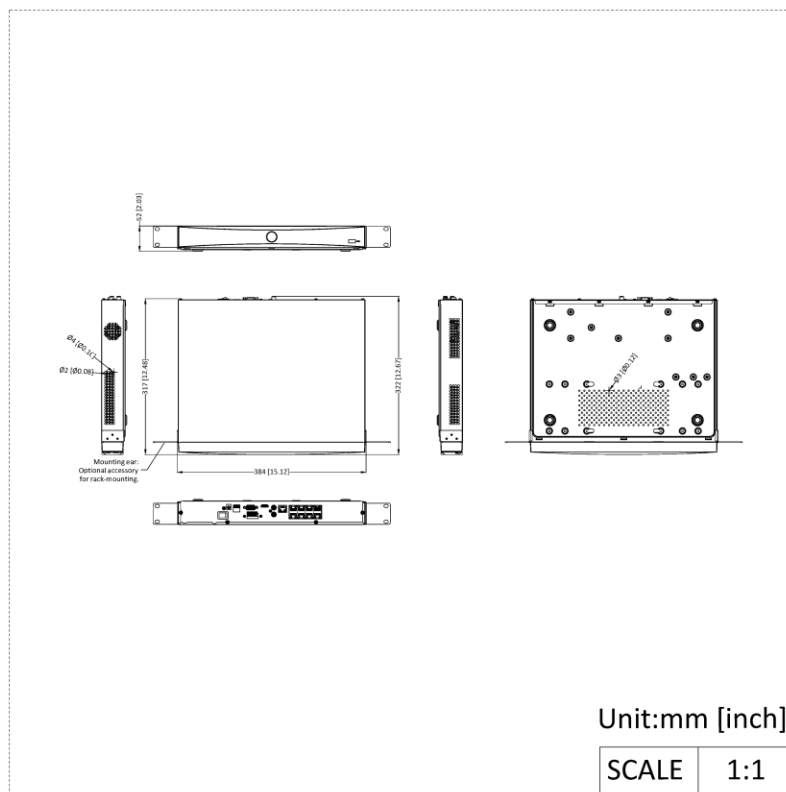

	Decoding Capability	AI on: 16-ch@1080p (30 fps) AI off: 20-ch@1080p (30 fps)
	Stream Type	Video, Video and Audio
	Audio Compression	G.711ulaw/G.711alaw/G.722/G.726/AAC/MP2L2
Network	Remote Connection	128
	API	ONVIF (profile S/G); SDK; ISAPI
	Compatible Browser	IE 11, Chrome 91, Firefox 88, Safari 12, Edge 91, or above version
	Network Interface	1, RJ-45 10/100/1000 Mbps self-adaptive Ethernet interface
	Network Protocol	TCP/IP, DHCP, IPv4, IPv6, DNS, DDNS, NTP, RTSP, SADP, SMTP, SNMP, NFS, iSCSI, ISUP, UPnP™, HTTP, HTTPS
PoE	Interface	8, RJ-45 10/100 Mbps self-adaptive Ethernet interface
	Power	≤ 80W
	Standard	IEEE 802.3af/at
Auxiliary Interface	SATA	2 SATA interfaces
	Capacity	Up to 16 TB capacity for each HDD
	Alarm In/Out	4/1
	USB Interface	Front panel: 1 × USB 2.0; Rear panel: 1 × USB 2.0
General	GUI Language	English, Russian, Bulgarian, Hungarian, Greek, German, Italian, Czech, Slovak, French, Polish, Dutch, Portuguese, Spanish, Romanian, Turkish, Japanese, Danish, Swedish, Norwegian, Finnish, Korean, Traditional Chinese, Thai, Estonian, Vietnamese, Croatian, Slovenian, Serbian, Latvian, Lithuanian, Uzbek, Kazakh, Arabic, Hebrew, Ukrainian, Indonesian
	Fan	Supports
	Power Supply	48 VDC, 2.5 A
	Consumption	≤ 15 W (without HDD)
	Working Temperature	-10 °C to 55 °C (14 °F to 131 °F)
	Working Humidity	10% to 90%
	Dimension (W × D × H)	384 mm × 317 mm × 52 mm (15.12 × 12.48 × 2.03 inch)
	Weight	≤ 2kg (without HDD, 4 lb.)
Certification	CE	EN 55032: 2015, EN 61000-3-2, EN 61000-3-3, EN 50130-4, EN 55035: 2017
	Obtained Certification	CE, CB, REACH, WEEE, UKCA, RCM, IC

▪ Function

▪ Physical Interface

No.	Description	No.	Description
1	Network interfaces with PoE function	7	Alarm in/alarm out
2	LAN network interface	8	USB interface
3	AUDIO OUT	9	DC 48V power supply
4	AUDIO IN	10	GND
5	HDMI interface	11	Power switch
6	VGA interface		

▪ **Available Model**

DS-7608NXI-K2/8P(E)

▪ **Dimension**

See Far, Go Further

www.hikvision.com
support@hikvision.com