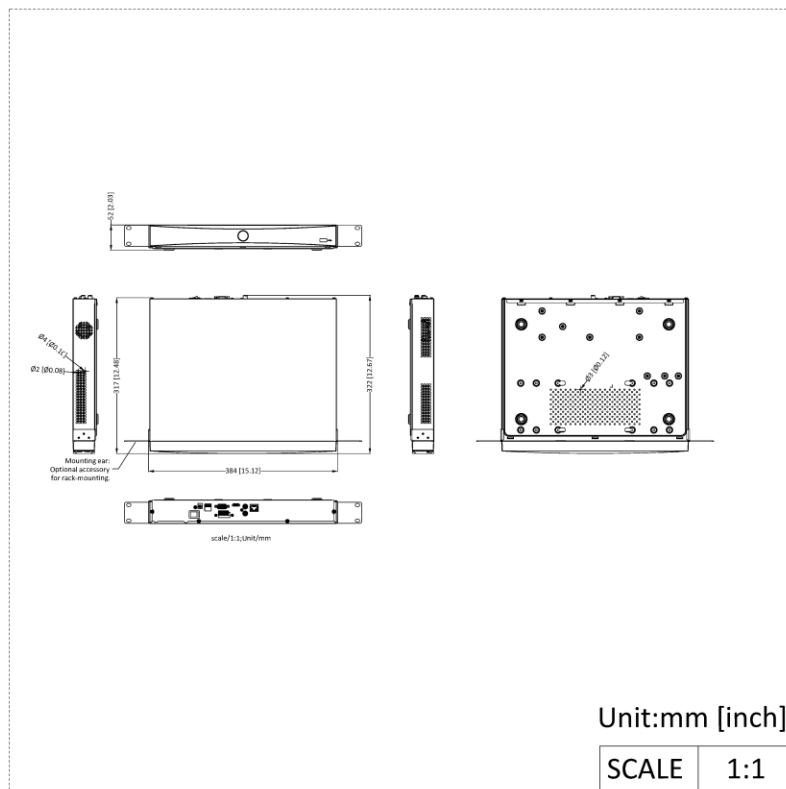

DS-7616NXI-K2(E)/2Lan

Number	Description	Number	Description
1	LAN network interface	7	VGA interface
2	Audio out	8	USB interface
3	Audio in	9	12VDC power input
4	HDMI interface	10	GND
5	Alarm in	11	Power switch
6	Alarm out		

▪ Available Model

DS-7616NXI-K2(E)

▪ Dimension

See Far, Go Further

www.hikvision.com
support@hikvision.com