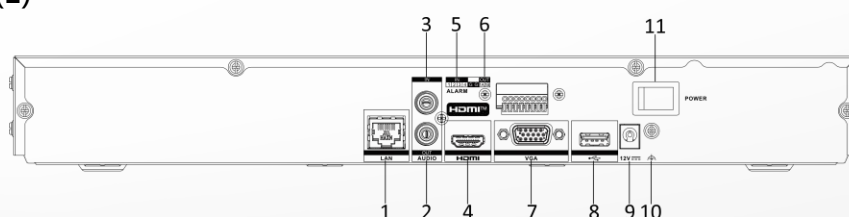

Physical Interface

DS-7616NXI-K2(E)

Number	Description	Number	Description
1	LAN network interface	7	VGA interface