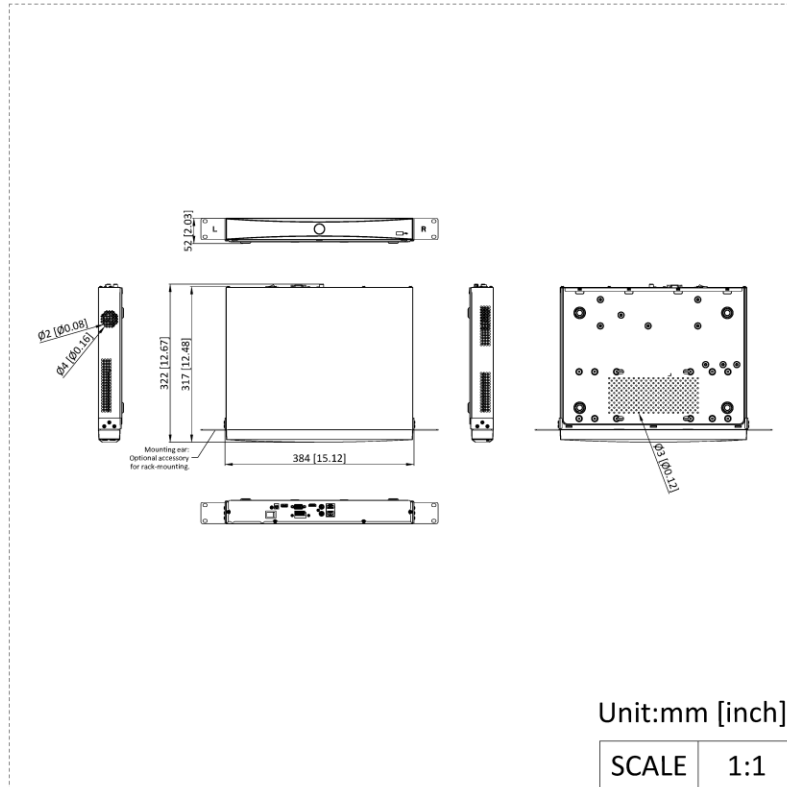

DS-7616NXI-K2(E)/2Lan

Number	Description	Number	Description
1	LAN network interface	7	VGA interface
2	Audio out	8	USB interface
3	Audio in	9	12VDC power input
4	HDMI interface	10	GND
5	Alarm in	11	Power switch
6	Alarm out		

▪ Available Model

DS-7616NXI-K2(E)

▪ Dimension

See Far, Go Further

www.hikvision.com
support@hikvision.com