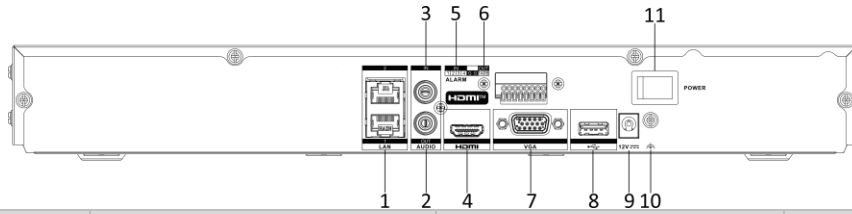

2	Audio out	8	USB interface
3	Audio in	9	12VDC power input
4	HDMI interface	10	GND
5	Alarm in	11	Power switch
6	Alarm out		

DS-7616NXI-K2(E)/2Lan