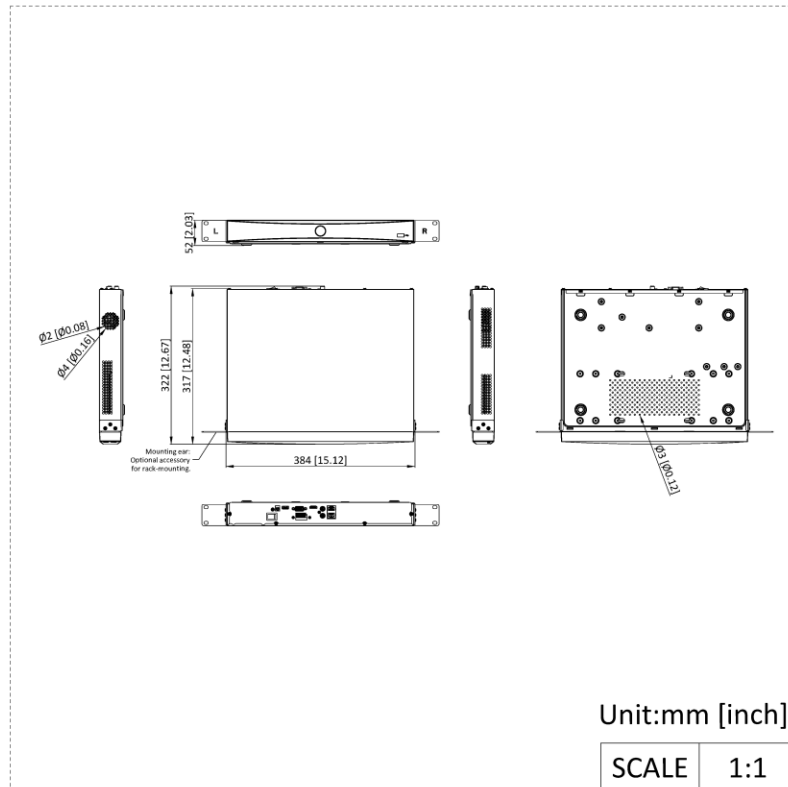

DS-7608NXI-K2(E)/2Lan

Number	Description	Number	Description
1	LAN network interface	7	VGA interface
2	Audio out	8	USB interface
3	Audio in	9	12 VDC power input
4	HDMI interface	10	GND
5	Alarm in	11	Power switch
6	Alarm out		

▪ Available Model

DS-7608NXI-K2(E)/2Lan

▪ Dimension

See Far, Go Further

www.hikvision.com
support@hikvision.com