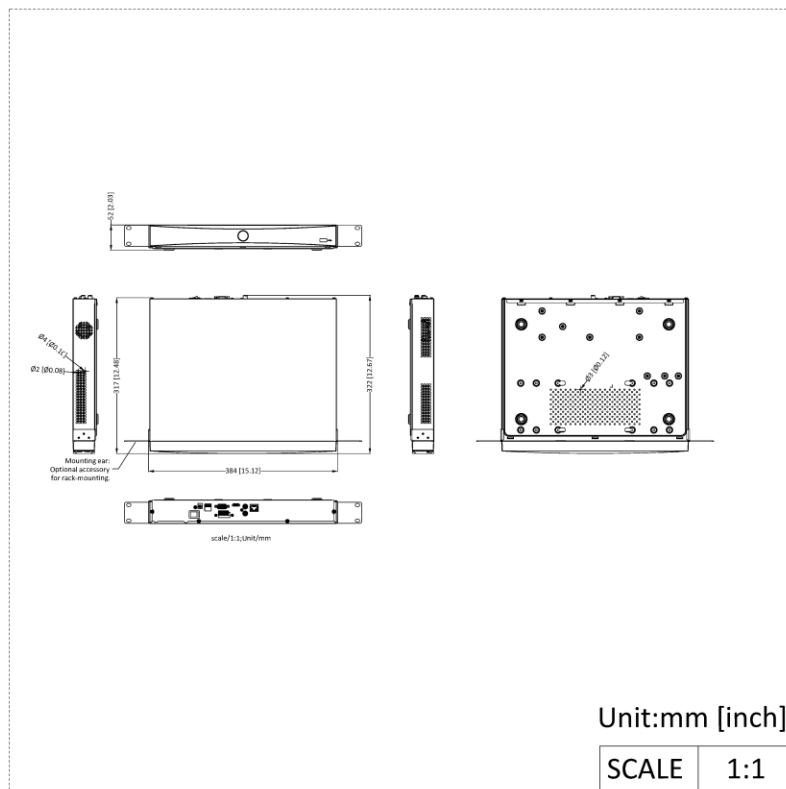

DS-7608NXI-K2(E)/2Lan

Number	Description	Number	Description
1	LAN network interface	7	VGA interface
2	Audio out	8	USB interface
3	Audio in	9	12 VDC power input
4	HDMI interface	10	GND
5	Alarm in	11	Power switch
6	Alarm out		

▪ Available Model

DS-7608NXI-K2(E)/2Lan

▪ Dimension

See Far, Go Further

www.hikvision.com
support@hikvision.com