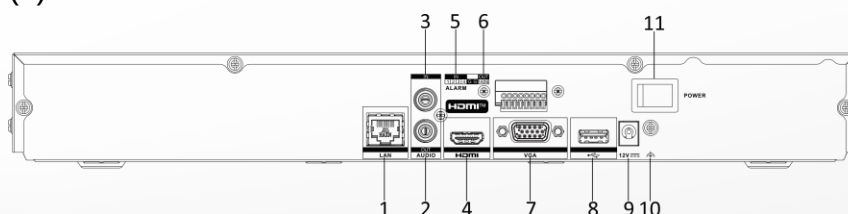

Physical Interface

DS-7608NXI-K2(E)

Number	Description	Number	Description
1	LAN network interface	7	VGA interface