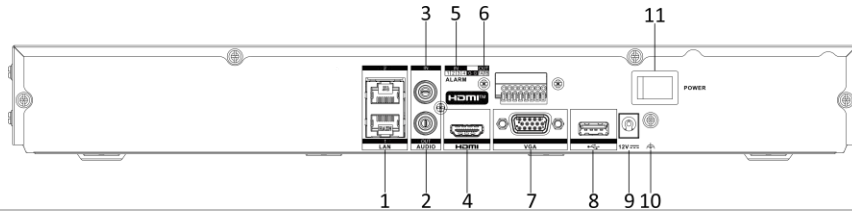

2	Audio out	8	USB interface
3	Audio in	9	12 VDC power input
4	HDMI interface	10	GND
5	Alarm in	11	Power switch
6	Alarm out		

DS-7608NXI-K2(E)/2Lan