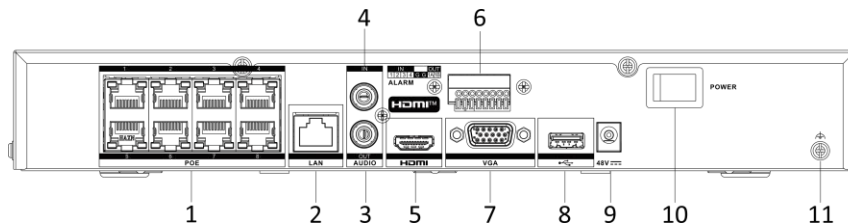

DS-7608NXI-K1/8P(E)/IO4+1

No.	Description	No.	Description
1	Network interfaces with PoE function	7	VGA interface
2	LAN network interface	8	USB interface
3	AUDIO OUT	9	DC 48V power supply
4	AUDIO IN	10	Power switch
5	HDMI interface	11	GND
6	Alarm in/alarm out		

▪ Available Model

DS-7608NXI-K1/8P(E)

▪ Dimension