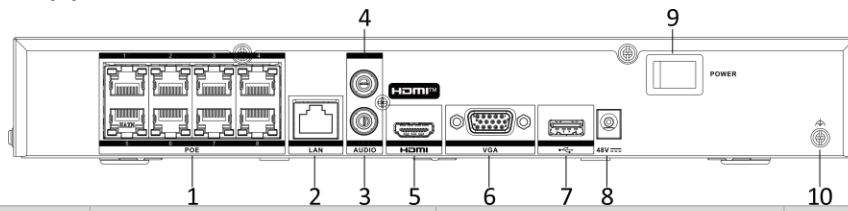

DS-7608NXI-K1/8P(E)

Number	Description	Number	Description
1	Network interfaces with PoE function	7	VGA interface
2	LAN network interface	8	USB interface
3	AUDIO OUT	9	DC 48V power supply
4	AUDIO IN	10	Power switch
5	HDMI interface	11	Power switch
6	Alarm in/alarm out