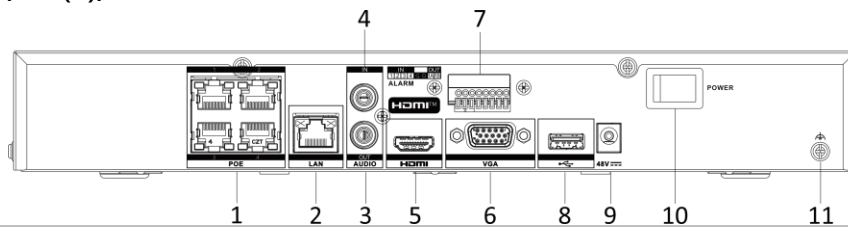

DS-7604NXI-K1/4P(E)/IO4+1

No.	Description	No.	Description
1	Network interfaces with PoE function	7	Alarm in/alarm out
2	LAN network interface	8	USB interface
3	AUDIO OUT	9	DC 48V power supply
4	AUDIO IN	10	Power switch
5	HDMI interface	11	GND
6	VGA interface		

▪ Available Model

DS-7604NXI-K1/4P(E)

▪ Dimension