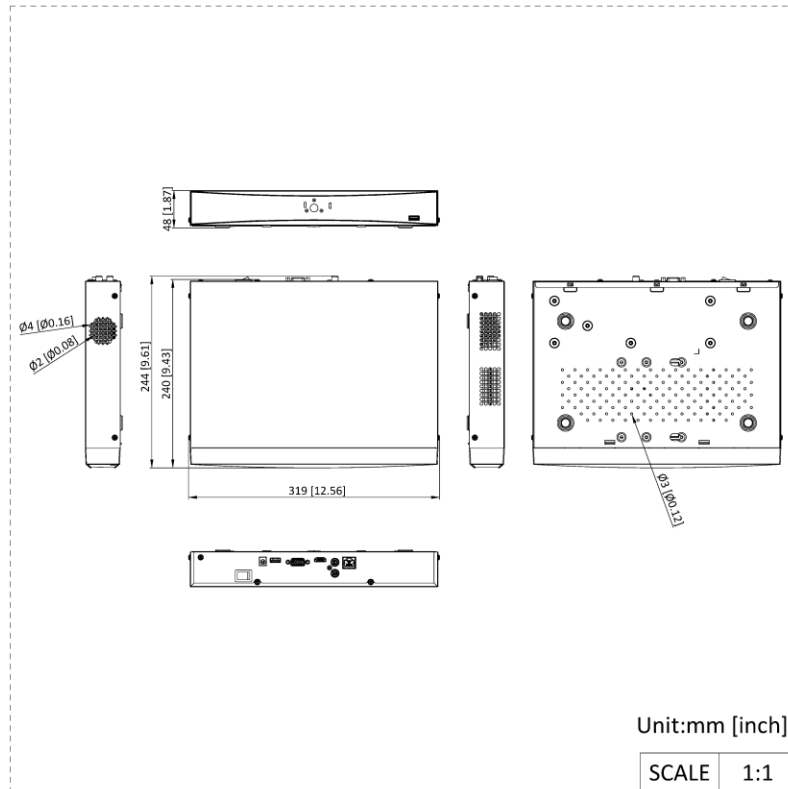

DS-7608NXI-K1(E)/IO4+1&2Lan

Number	Description	Number	Description
1	LAN network interface	6	Alarm in / Alarm out
2	Audio out	7	USB interface
3	Audio in	8	12 VDC power input
4	HDMI interface	9	Power switch
5	VGA interface	10	GND

▪ Available Model

DS-7608NXI-K1(E)

▪ Dimension