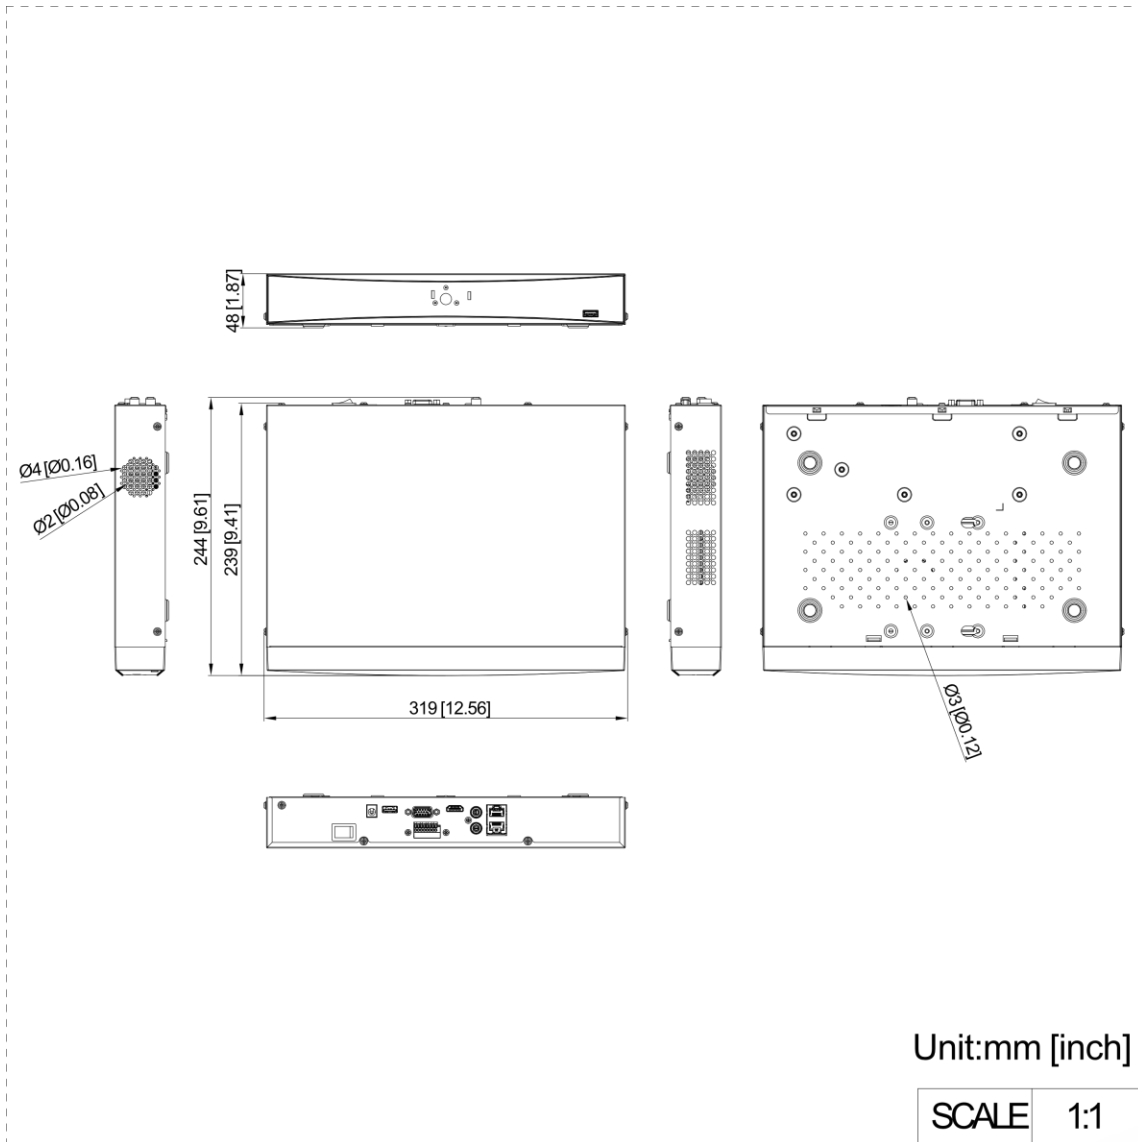

DS-7608NXI-K1(E)/IO4+1&2Lan

Number	Description	Number	Description
1	LAN network interface	6	Alarm in / Alarm out
2	Audio out	7	USB interface
3	Audio in	8	12 VDC power input
4	HDMI interface	9	Power switch
5	VGA interface	10	GND

▪ Available Model

DS-7608NXI-K1(E)

▪ Dimension