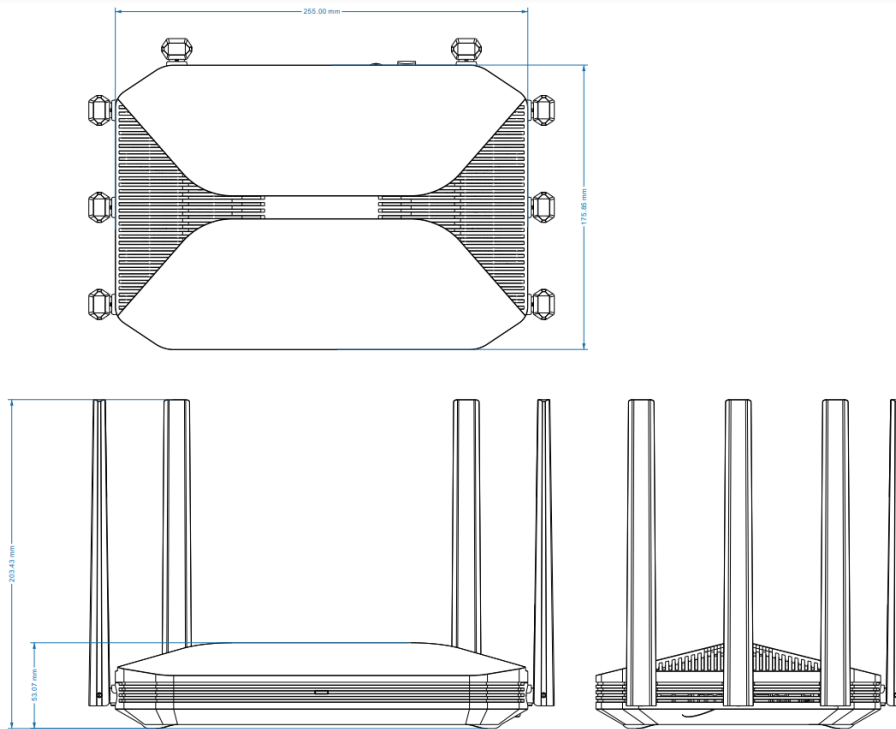

Others	VLAN/IPTV,WAN Self-Adaption,Quick Diagnosis,WIFI Optimization
MESH	Hikvision Mesh
Roaming	802.11k/v

- Physical Interface
- Dimension