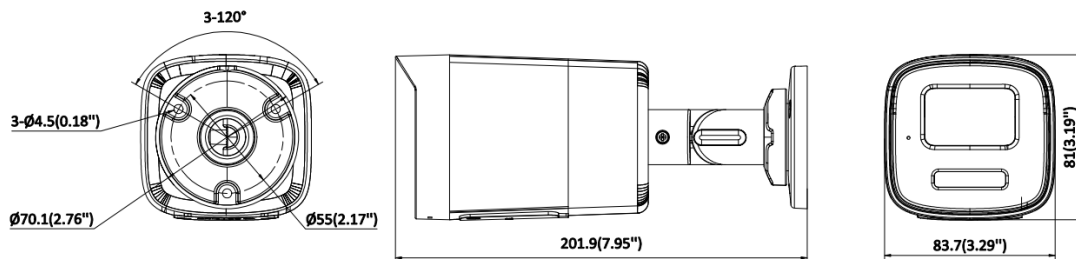

▪ Specification

Camera	
Image Sensor	1/1.8" Progressive Scan CMOS
Max. Resolution	2560 × 1440
Min. Illumination	Color: 0.0001 Lux @ (F1.0, AGC ON)
Shutter Time	1 s to 1/100,000 s
Day & Night	IR cut filter
Angle Adjustment	Pan: 0° to 360°, tilt: 0° to 90°, rotate: 0° to 360°
Lens	
Lens Type	Fixed focal lens, 2.8 and 4 mm optional
Focal Length & FOV	2.8 mm, horizontal FOV 104°, vertical FOV 54.4°, diagonal FOV 126.7° 4 mm, horizontal FOV 89.3°, vertical FOV 48.2°, diagonal FOV 106.5°
Lens Mount	M16
Iris Type	Fixed
Aperture	F1.0
Depth of Field	2.8 mm: 2.5 m to ∞ 4 mm: 2.8 m to ∞
DORI	
DORI	2.8 mm, D: 61 m, O: 24 m, R: 12 m, I: 6 m 4 mm, D: 68 m, O: 27 m, R: 13 m, I: 6 m
Illuminator	
Supplement Light Type	IR, White Light
Supplement Light Range	Up to 50 m
Smart Supplement Light	Yes
IR Wavelength	850 nm
Video	
Main Stream	50 Hz: 25 fps (2560 × 1440, 1920 × 1080, 1280 × 720) 60 Hz: 24 fps (2560 × 1440, 1920 × 1080, 1280 × 720)
Sub-Stream	50 Hz: 25 fps (768 × 432, 640 × 360) 60 Hz: 24 fps (768 × 432, 640 × 360)
Video Compression	Main stream: H.265+/H.265/H.264+/H.264, Sub-stream: H.265/H.264/MJPEG
Video Bit Rate	32 Kbps to 16 Mbps
H.264 Type	Baseline Profile, Main Profile, High Profile
H.265 Type	Main Profile
Bit Rate Control	CBR, VBR
Region of Interest (ROI)	1 fixed region for main stream
Scalable Video Coding (SVC)	H.264 and H.265 encoding
Audio	
Audio Type	Mono sound
Audio Compression	G.711/G.722.1/G.726/MP2L2/PCM/MP3/AAC-LC
Audio Bit Rate	64 Kbps (G.711)/16 Kbps (G.722.1)/16 Kbps (G.726)/32 to 160 Kbps (MP2L2)/16 to 64 Kbps (AAC-LC)
Audio Sampling Rate	8 kHz/16 kHz

▪ Available Model

- DS-2CD1T47G3H-LIU(2.8mm)
- DS-2CD1T47G3H-LIU(4mm)
- DS-2CD1T47G3H-LIUF(2.8mm)
- DS-2CD1T47G3H-LIUF(4mm)

▪ Dimension

Unit: mm (inch)

▪ Accessory

▪ Optional

DS-1275ZJ-SUS	DS-1276ZJ-SUS	DS-1280ZJ-XS