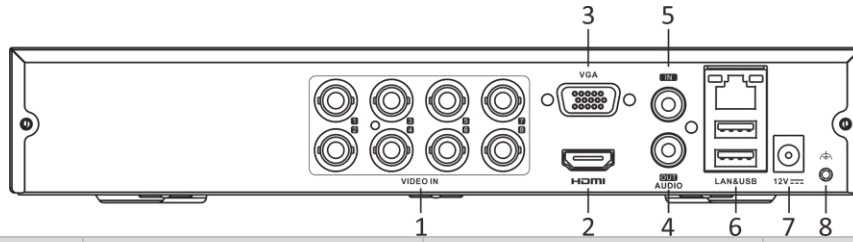

No.	Description	No.	Description
1	Video and coaxial audio in	5	AUDIO IN, RCA connector
2	HDMI interface	6	LAN network interface and USB interface
3	VGA interface	7	12 VDC power input
4	AUDIO OUT, RCA connector	8	GND

▪ Available Model

iDS-7208HQHI-M1/T

iDS-7208HQHI-M1/T/CVBS+4音+4/1报警

▪ Dimension