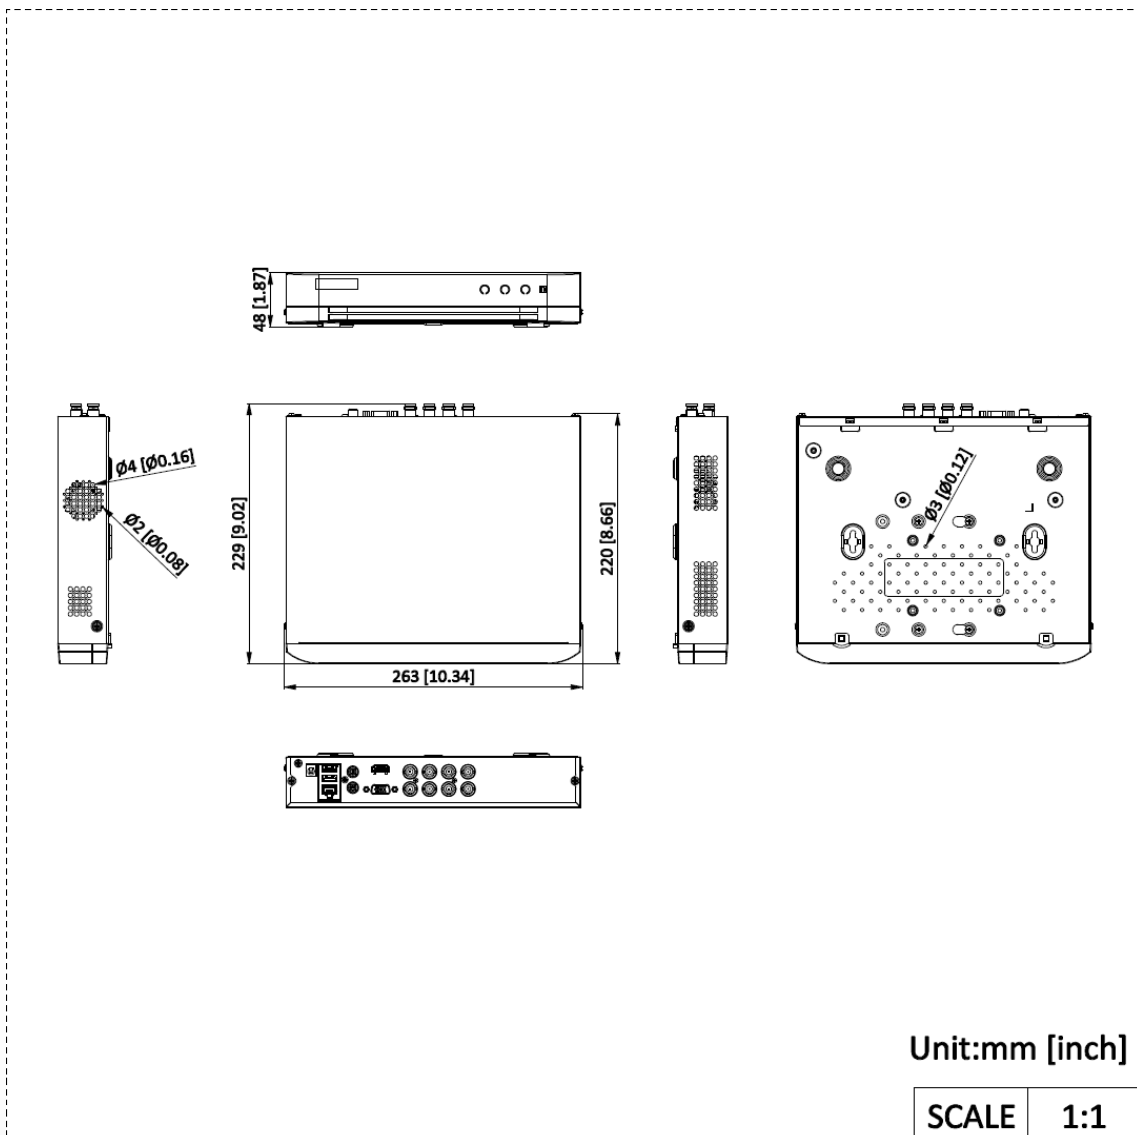

▪ Dimension