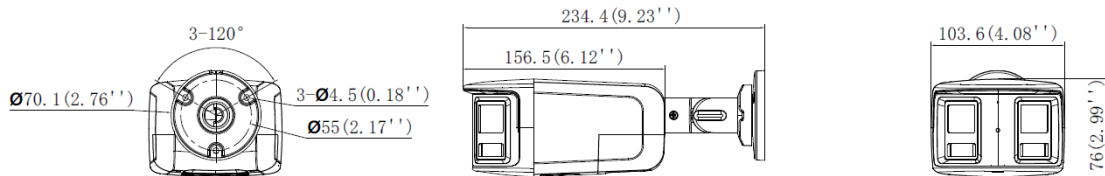

Dimension	103.6 mm × 76 mm × 234.4 mm (4.1" × 3.0" × 9.23")
Package Dimension	344 mm × 144 mm × 93 mm (13.5" × 5.7" × 3.7")
Weight	Approx. 650 g (1.4 lb.)
With Package Weight	Approx. 905 g (2.0 lb.)
Storage Conditions	-30 °C to 60 °C (-22 °F to 140 °F). Humidity 95% or less (non-condensing)
Startup and Operating Conditions	-30 °C to 60 °C (-22 °F to 140 °F). Humidity 95% or less (non-condensing)
Language	English, Ukrainian
General Function	Heartbeat, anti-banding, password protection, password reset via email
Flashing Light	White Light
Approval	
EMC	CE-EMC: EN 55032:2015+A1:2020, EN 50130-4:2011+A1:2014, EN IEC 61000-3-2:2019+A1:2021, EN 61000-3-3:2013+A1:2019+A2:2021
Safety	CB: IEC 62368-1:2014+A11
RF	CE-RED : EN 301 489-17 V3.3.1, EN 301 489-1 V2.2.3, EN 300 328 V2.2.2, EN IEC 62311:2020
Environment	CE-RoHS: 2011/65/EU, WEEE: 2012/19/EU, Reach: Regulation (EC) No 1907/2006
Protection	IP67: IEC 60529-2013

Recommended installation height of the camera: above 3 m (9.84 ft.).

Recommended physical distance between the object and camera lens: 8 to 12 m (26.24 ft. to 39.37 ft.).

Recommended vertical angle of the camera lens: 68° to 75° .

▪ Available Model

IPC-CFW06-P(2.8mm)

▪ Dimension

SPEC

Unit: mm(inch)

▪ Accessory

▪ Optional

DS-1280ZJ-XS	DS-2280ZJ
	