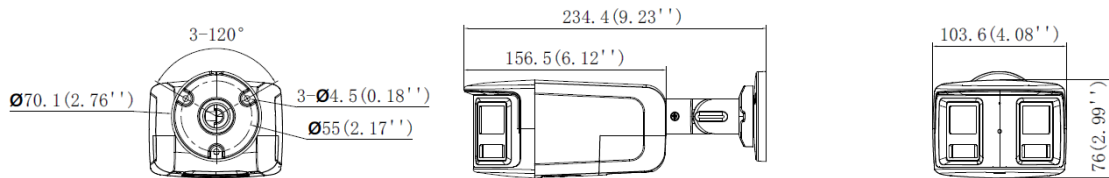

Material	Front cover: Metal, body: Plastic, bracket: Metal
Dimension	103.6 mm × 76 mm × 234.4 mm (4.1" × 3.0" × 9.23")
Package Dimension	344 mm × 144 mm × 93 mm (13.5" × 5.7" × 3.7")
With Package Weight	Approx. 905 g (2.0 lb.)
Weight	Approx. 650 g (1.4 lb.)
Storage Conditions	-30 °C to 60 °C (-22 °F to 140 °F). Humidity 95% or less (non-condensing)
Startup and Operating Conditions	-30 °C to 60 °C (-22 °F to 140 °F). Humidity 95% or less (non-condensing)
Language	English, Ukrainian
General Function	Heartbeat, anti-banding, password protection, password reset via email
Flashing Light	White Light
Approval	
RF	CE-RED : EN 301 489-17 V3.3.1, EN 301 489-1 V2.2.3, EN 300 328 V2.2.2, EN IEC 62311:2020
Protection	IP67: IEC 60529-2013
EMC	CE-EMC: EN 55032:2015+A1:2020, EN 50130-4:2011+A1:2014, EN IEC 61000-3-2:2019+A1:2021, EN 61000-3-3:2013+A1:2019+A2:2021
Safety	CB: IEC 62368-1:2014+A11
Environment	CE-RoHS: 2011/65/EU, WEEE: 2012/19/EU, Reach: Regulation (EC) No 1907/2006

Recommended installation height of the camera: above 3 m (9.84 ft.).

Recommended physical distance between the object and camera lens: 8 to 12 m (26.24 ft. to 39.37 ft.).

Recommended vertical angle of the camera lens: 68° to 75°.

▪ Available Model

DS-2CFW06-P(2.8mm)

▪ **Dimension**

SPEC

Unit: mm(inch)

▪ **Accessory**

▪ **Optional**

DS-1280ZJ-XS	DS-2280ZJ