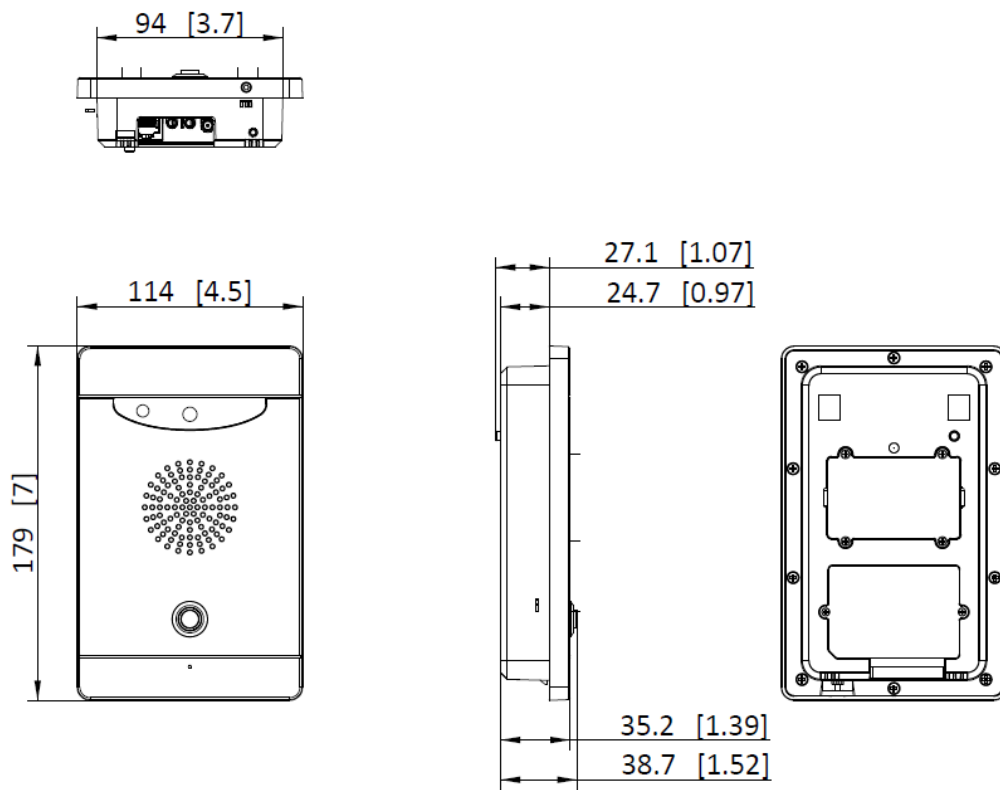

**DS-PEA103-CK1-E1**  
**Video panic intercom panel**

- Supports quick alarm, two-way audio with the management center, and the center supports calling the front-end alarm box.
- 2MP Camera and H.264/H.265 encoding.
- Supports monitoring and broadcasting functions.
- External connection of alarm lights and sirens, and the alarm lights and sirens can be controlled independently.
- Supports device tampering alarm and noise alarm.
- Equipped with a surface mounting hanging plate to achieve surface mounting installation; supports a flush mounting hanging plate to achieve flush installation (optional).
- POE power supply.

## ▪ Specification

Hardware features	
SD card	Standard Micro SD Card Slot, Max. 256G
Tamper-Proof	Support
Video	
Fill light	Infrared Light
Resolution	1920*1080
Field angle	Horizontal: 86° Vertical: 47° Diagonal: 99°
Day/night switch mode	Auto switching
Video compression standard	H.264,H.265
Frame rate	25fps
Audio	
Audio output	1-ch 3 W Build-in Loudspeaker 1-ch 3.5 mm Audio Interface for External Audio Output
Audio input	1-ch Built-in Omnidirectional Microphone Pickup Distance: 1 m 1-ch 3.5 mm Audio Interface for External Audio Input
Audio encoding/decoding standard	G.711U/PCM/ADPCM/AAC/OPUS
Audio compression code rate	16Kbps,64Kbps
Audio quality	Smart Noise Suppression
Electrical characteristics	
Power supply	12 VDC, Standard PoE
Operation humidity	10% to 90%
Operation temperature	-25°C to 55°C
Power consumption	≤ 8W
General	
IK rate	IK08
IP rate	IP65
Installation method	Wall-mounted and Embedded-mounted
Dimension(WxHxD)	114 mm × 179mm × 41.1 mm
Application scenario	Outdoor
Shell material	Aluminium Alloy
Device management	
Alarm output	2
Alarm input	2

## ▪ Dimension

- Accessory
- Optional

DS-KABP103-F