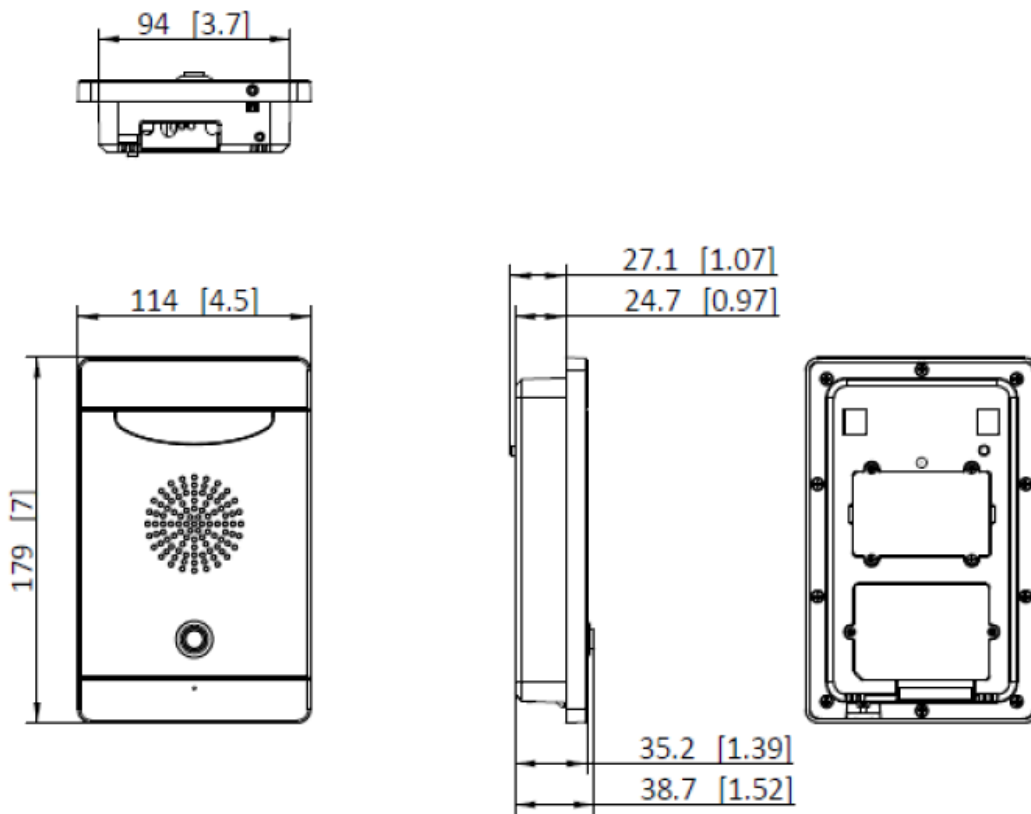

▪ Accessory

▪ Optional

DS-KABP103-F