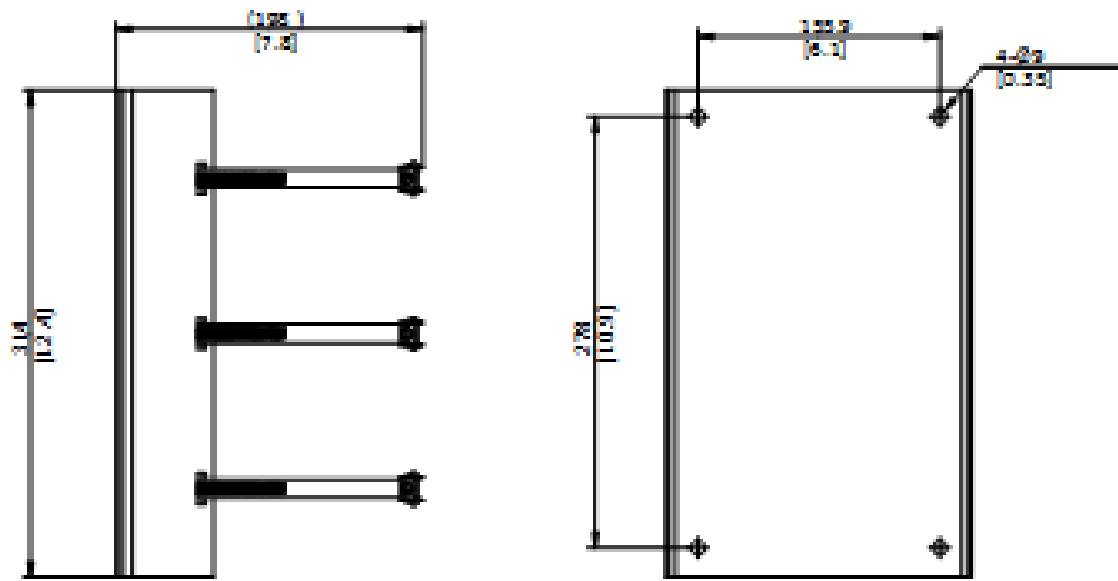

DS-4650ZJ-PSLY

Vertical pole mount

Key Feature

- SUS316L stainless steel material
- Vertical pole mount

Specification

Model	DS-4650ZJ-PSLY
Dimension	314 mm × 197 mm × 198 mm (12.36" × 7.76" × 7.80")
Weight	Approx. 3694 g (8.14 lb.)
Material	SUS316L
Appearance	Platinum Gray
Max. Load Capacity	Approx. 10 kg (22.04 lb.)

Available Model

DS-4650ZJ-PSLY

Dimension

Unit:mm [inch]

SCALE 1:1