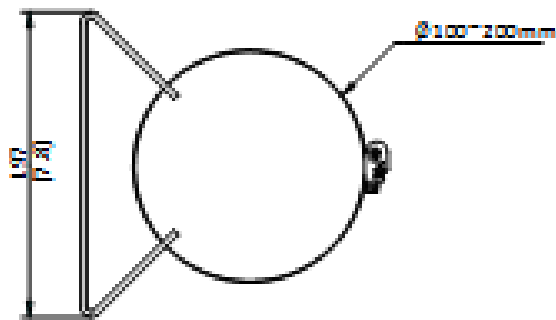

DS-4650ZJ-PSLY

Vertical pole mount

Key Feature

- SUS316L stainless steel material
- Vertical pole mount

Specification

Model	DS-4650ZJ-PSLY
Dimension	314 mm × 197 mm × 198 mm (12.36" × 7.76" × 7.80")
Weight	Approx. 3694 g (8.14 lb.)
Material	SUS316L
Appearance	Platinum Gray
Max. Load Capacity	Approx. 10 kg (22.04 lb.)

Available Model

DS-4650ZJ-PSLY

Dimension

Unit:mm [inch]

SCALE 1:1