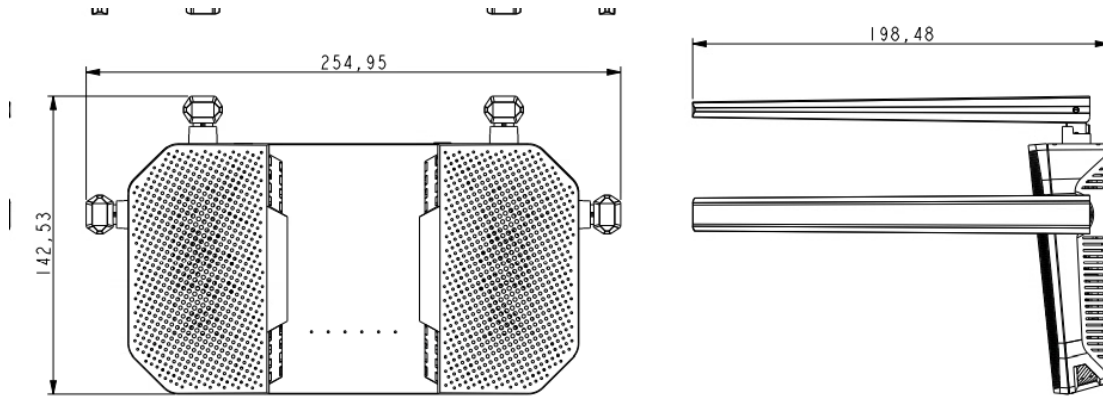

Upgrade	Web Upgrade App Cloud Upgrade Auto Upgrade
System Log	System log
Roaming	802.11k/v

▪ **Dimension**