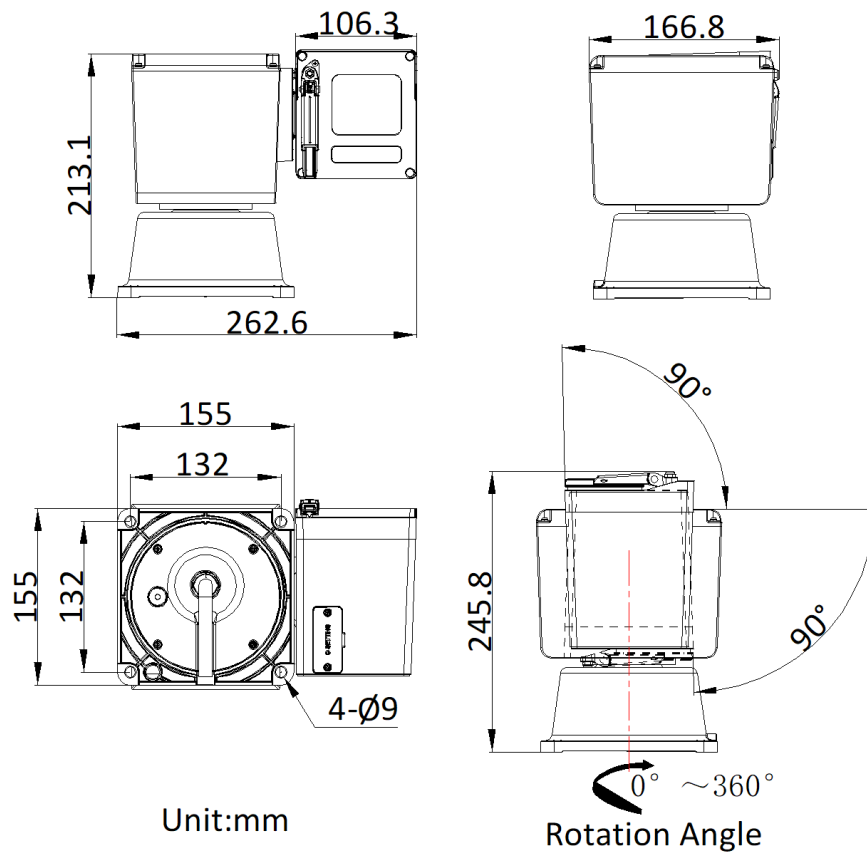

▪ **Accessory**

- **Optional**

DS-1693ZJ-S

▪ **Installation Methods**

**Wall Mounting
DS-1693ZJ-S**