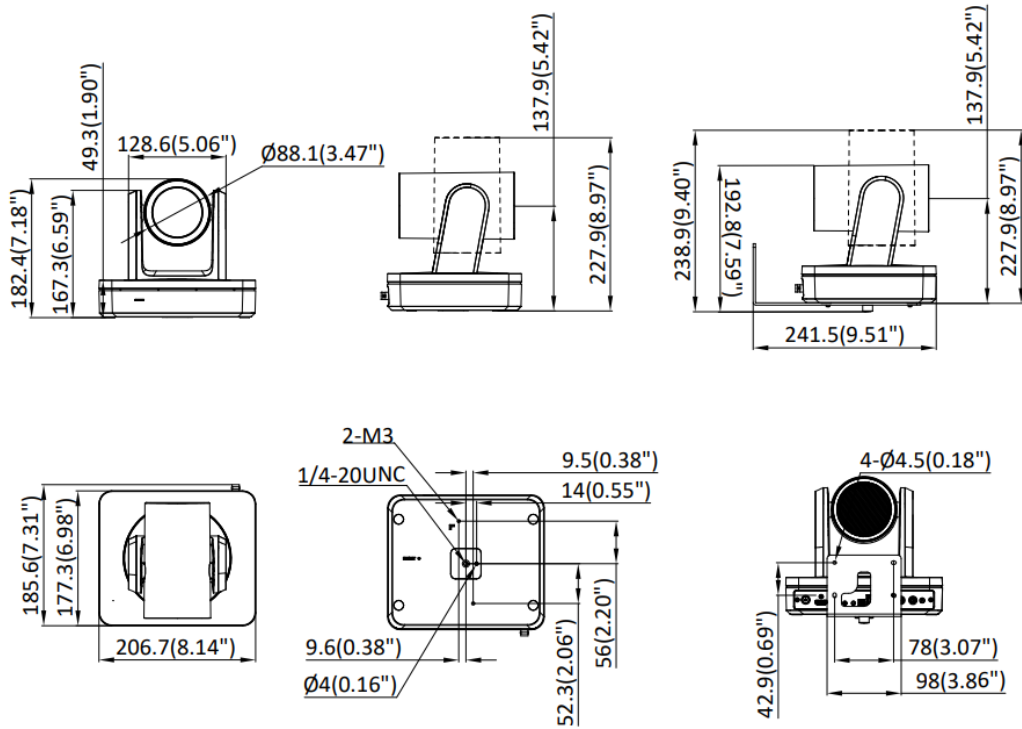

Unit:mm (inch)