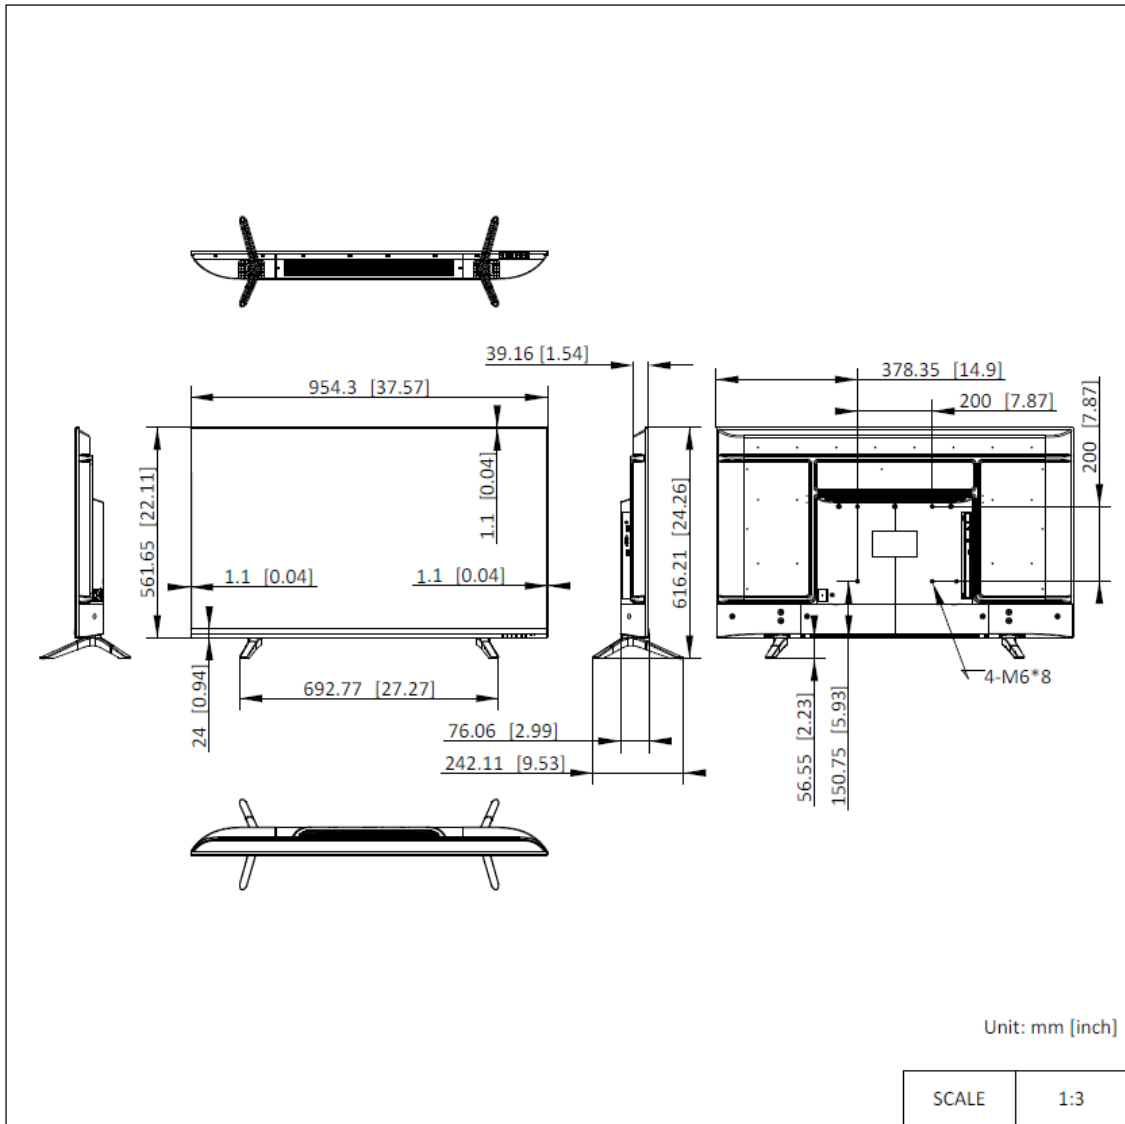

## ▪ Specification

Display	
Screen Size	43 inch
Active Display Area	950.896 (H) mm × 529.254 (V) mm
Resolution	1920×1080 @60 Hz
Backlight	D-LED
Pixel Pitch	0.49005 (H) × 0.49005 (V) mm
Brightness	300 cd/m <sup>2</sup>
Viewing Angle	178° / 178°
Color Depth	8 bit
Contrast Ratio	4000 : 1
Response Time	6.5 ms (typ)
Refresh Rate	60 Hz
Haze	25%
Color Gamut	72% NTSC
Reliability	7 * 24H
Interface	
Video & Audio Input	VGA × 1, HDMI 1.4 × 1
Video & Audio Output	LINE OUT × 1, Speaker OUT × 2 ( 8Ω 10W )
Data Transmission Interface	USB2.0 × 1
Control Interface	无
Power	
Power Supply	100~240 VAC, 50/60Hz, 1.0 A Max
Power Consumption	≤80W
Standby Consumption	≤ 0.5 W
Working Environment	
Working Temperature	0 °C to 50 °C (41 °F to 104 °F)
Working Humidity	20% to 90% RH (Non-Condensing)
Storage Temperature	-20 °C to 60 °C (14 °F to 140 °F)
Storage Humidity	5% to 90% RH (Non-Condensing)
General	
Speaker	8 Ω 10 W ×2
Casing Material	Plastic
VESA	200 mm × 200 mm ( 4 - M6 × 8 mm )
Bezel Width	1.1 mm (top/left/right) , 24 mm (bottom)
Product Dimensions (W × H × D)	Without base : 954.3(W) mm × 561.65(H) mm × 76.06(D) mm 37.57(W) inch × 22.11 (H) inch × 2.99 (D) inch , With base : 954.3(W) mm × 616.21(H) mm × 242.11(D) mm 37.57 (W) inch × 24.26 (H) inch × 9.53 (D) inch
Package Dimensions (W × H × D)	1073(W)mm×668(H)mm×161(D) mm (42.24 (W) × 26.3 (H) × 6.34 (D)) inch
Net Weight	6.85 ± 0.5 kg (15.10 ± 1.1 lb.)
Gross Weight	9.98 ± 0.5 kg (22.00 ± 1.1 lb.)

Packing List	Monitor × 1, Base component × 1, Power cable × 1, HDMI cable (1.5 m) × 1, User manual × 1, Multilingual manual × 1, Remote control × 1, Screw × 6
Remarks	*The base is included by default. *The product appearance and parameters in this specification may vary from your actual device. Please consult our local sales staff for further information.

## ▪ Dimension

- Accessory
- Optional

DS-DM4255W