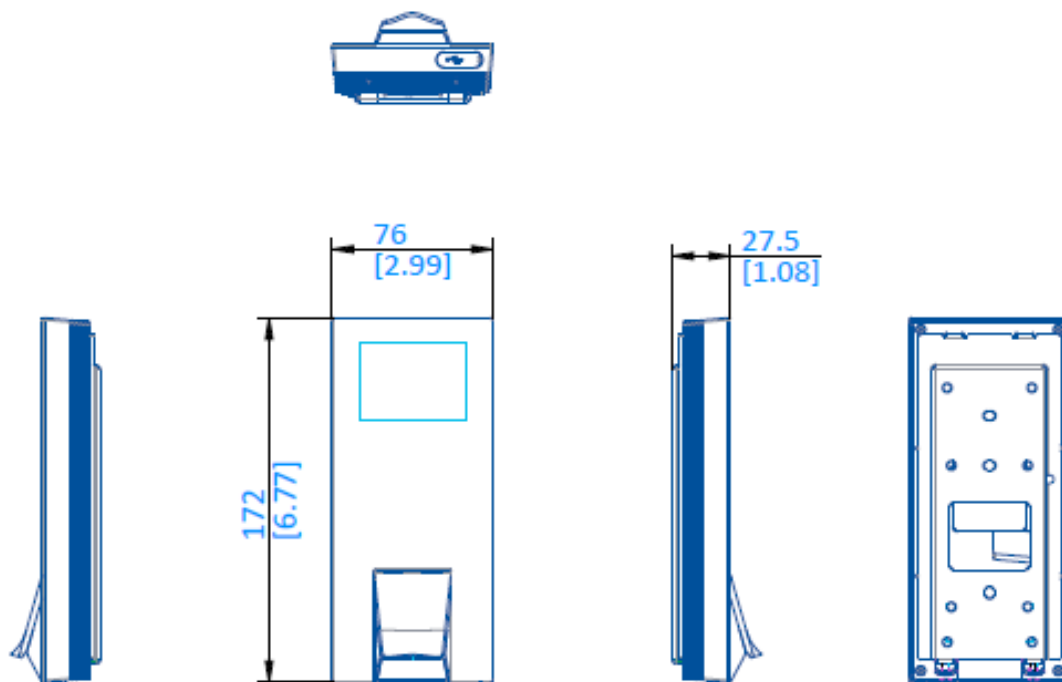

Working temperature	-30 °C to 60 °C (-22 °F to 140 °F)
Working humidity	0 to 90% (No condensing)
Language	English, Spanish (South American), Arabic, Thai, Indonesian, Russian, Vietnamese, Portuguese(Brazil), Turkish, Ukrainian, Italian, French
Keypad	Support
Protective level	IP 65
Dimensions	172 mm × 76 mm × 27.5 mm (6.77" × 2.99" × 1.08")
Installation	Wall mounting
Weight	Net weight: 0.377 kg (0.831 lb) Rough weight: 0.562 kg (1.239 lb)

▪ Available Model

DS-K1T807EBFWX-E1

▪ Dimension