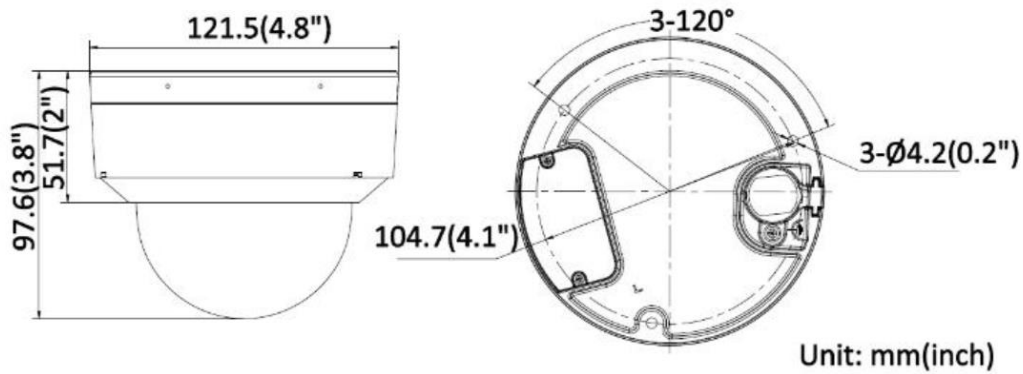

docks, chemical plants, and more.
Moderate protection	Hikvision products at this level are equipped for use in areas with moderate anti-corrosion demands. Typical application scenarios include coastal areas about 2 kilometers (1.24 miles) away from coastlines, as well as areas affected by acid rain.
No specific protection	Hikvision products at this level are equipped for use in areas where no specific anti-corrosion protection is needed.

▪ **Available Model**

DS-2CD2763G2-LIZS2U/SL(2.8-12mm)

DS-2CD2763G2-LIZS2U/SL(2.8-12mm)O-STDBLK

▪ **Dimension**

▪ **Accessory**

▪ **Optional**

DS-1276ZJ-SUS	DS-1275ZJ-SUS	DS-4221ZJ-WC	DS-1275ZJ-S-SUS	DS-1272ZJ-120B
DS-1272ZJ-120	DS-220AZJ-130-WA	DS-220AZJ-145-WA	DS-1280ZJ-DM46	DS-1271ZJ-120

▪ **Installation Methods**