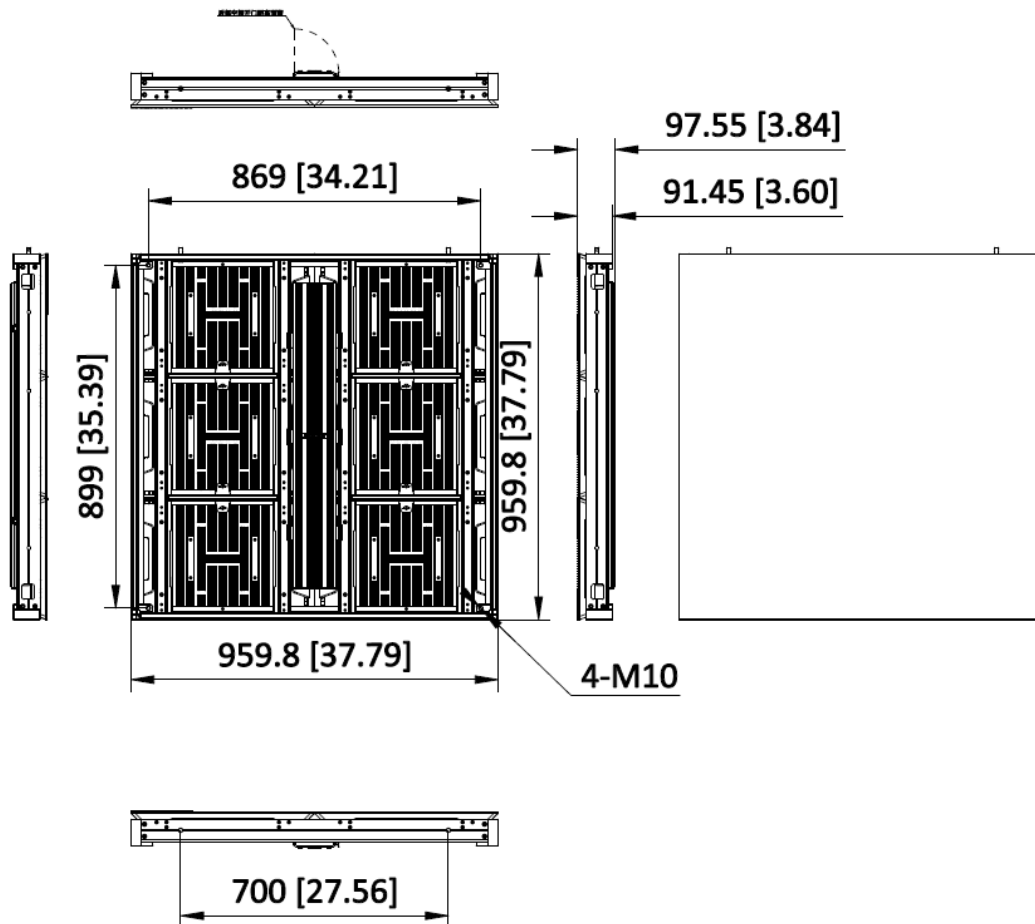

▪ Specification

Cabinet	
Pixel Configuration	SMD Triad LED
Pixel Pitch Category	P6.6
Pixel Pitch	6.67 mm
Modules Component	3 × 2
Dimensions (W × H × D)	960 mm × 960 mm × 100 mm
Resolution	144 × 144
Area	0.9216 m ²
Weight	24 Kg
Pixel Density	22500 dots/m ²
Lamp Board Housing	With housing
Cabinet Material	Aluminum Profile
Maintenance Method	Front/Rear maintenance
Protection Level	IP66
Display	
White Balance Brightness	6500 nit (Factory preset brightness) 7000 nit (Peak)
Color Temperature	9300K adjustable
Viewing Angle	Horizontal 160°, vertical 130°
Contrast Ratio	≥ 8000:1
Color Uniformity	≤ ± 0.003Cx , Cy
Brightness Uniformity	≥ 97%
Processing Performance	
Driving Method	Constant current driving
Frame Frequency	50/60 Hz
Refresh Rate	Up to 3840 Hz
Grey Level	14~16 bit adjustable
Key Material	
Lamp Encapsulation	2727(Copper)
Control System	Hikvision
Power	
Power Supply	110~220 VAC ± 15%
Max. Consumption	≤490 W/m ² (6500nits)
Average Consumption	≤160 W/m ² (6500nits)
Working Environment	
Working Temperature	-40 °C to 60 °C (-4 °F to 140 °F)
Working Humidity	10%~95%RH (No condensation)
Storage Humidity	10%~95%RH (No condensation)
Storage Temperature	-40 °C to 70 °C (-40 °F to 158 °F)
General	
Gross Weight	27.8kg /1 in 1
Package Dimension (W × H × D)	1140 (W) mm × 244 (H) mm × 1068 (D) mm
Lifespan	Lamp 100,000 hours

▪ Dimension

Unit: mm [inch]

SCALE	1:3
-------	-----

▪ Accessory

▪ Included

DS-D42CO-1APA/ HS	VAT-UP400D-3.2/ 4.2
	

▪ Optional

DS-D42-PC(5 PCS)	DS-D42CO-1/T(10 PCS)	DS-D42-PC/NC	DS-D42-NC	DS-D4266CO-2APA /M
				
<p data-bbox="129 607 373 640">DS-D42CD-1AAB/R</p> 				