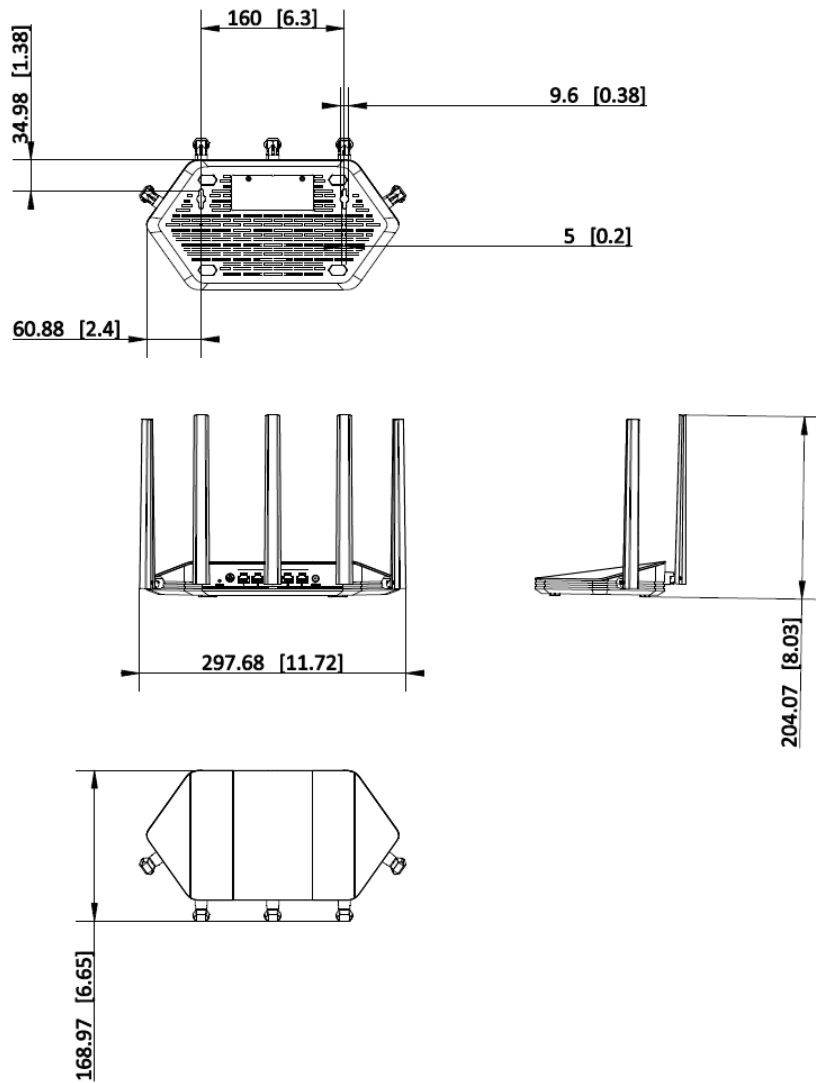

Upgrade	Web Upgrade App Cloud Upgrade Auto Upgrade
System Log	System log
DHCP	DHCP ClientList DHCP Server
Roaming	802.11k/v

- Physical Interface
- Dimension