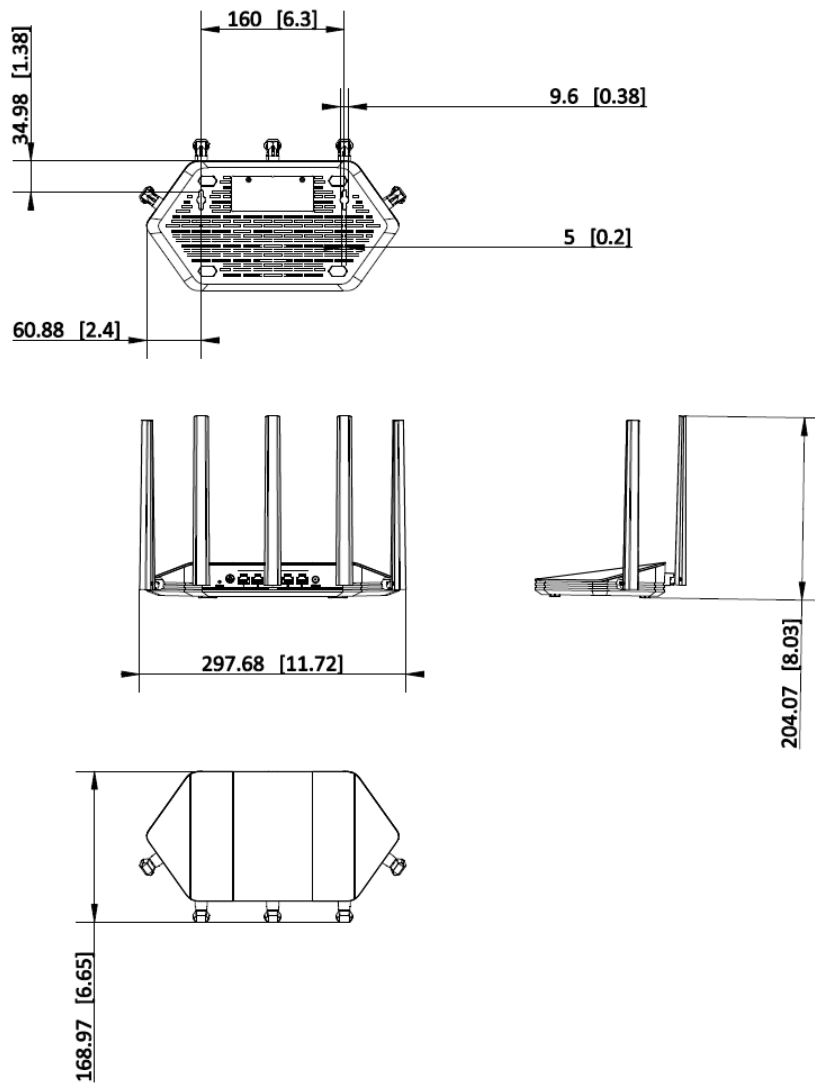

NAT Forwarding	Port Mapping DMZ UPnP
Others	VLAN/IPTV,WAN Self-Adaption,Quick Diagnosis,WIFI Optimization
MESH	Hikvision Mesh
Roaming	802.11k/v

▪ **Physical Interface**

▪ **Dimension**