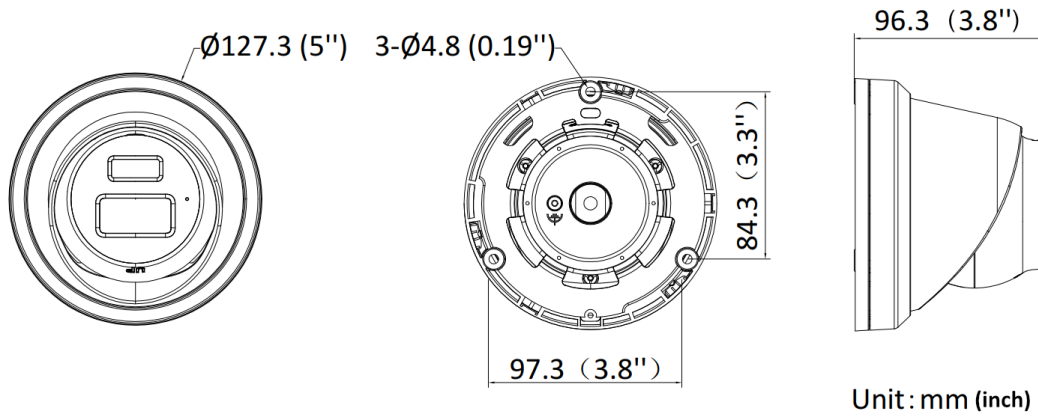

▪ **Accessory**

▪ **Optional**

DS-1281ZJ-M	DS-220AZJ-145-WA	DS-1275ZJ-SUS	DS-1275ZJ-S-SUS	DS-1476ZJ-SUS
DS-1273ZJ-130B-T RL	DS-1276ZJ-SUS	DS-1271ZJ-130-TRL	DS-1475ZJ-SUS	DS-1273ZJ-130-TRL
DS-1280ZJ-DM8	DS-220AZJ-130-WA			

▪ **Installation Methods**

Inclined Ceiling Mounting DS-1281ZJ-M	Wall Mounting DS-220AZJ-145-WA	Wall Mounting DS-1273ZJ-130B-TRL	Wall Mounting DS-1273ZJ-130-TRL+D S-1253ZJ-L	Wall Mounting DS-220AZJ-130-WA