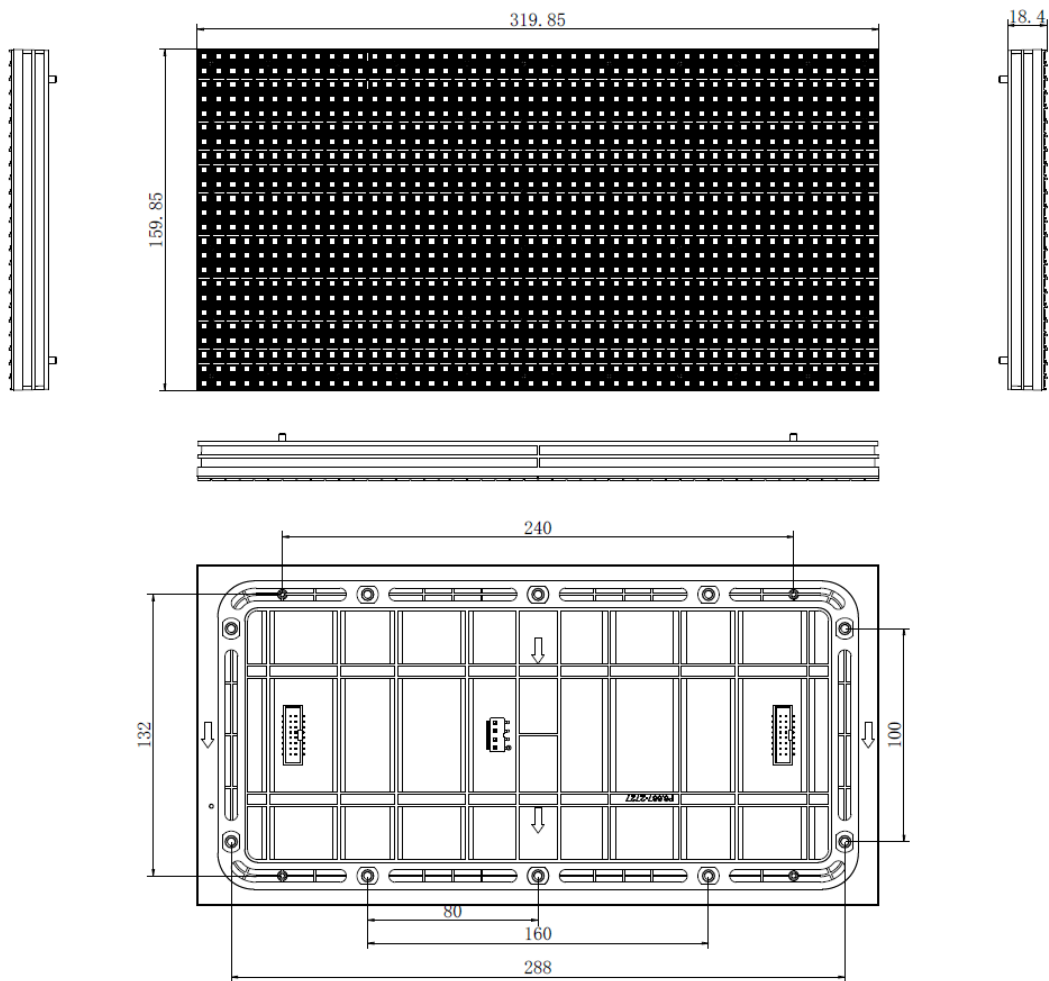

▪ Specification

Display	
White Balance Brightness	4500cd/m ²
Color Temperature	2000 ~ 14000K adjustable
Viewing Angle	Horizontal 140°, vertical 120°
Contrast Ratio	≥ 5000:1
Color Uniformity	≤ ± 0.003Cx , Cy
Brightness Uniformity	≥ 97%
Module	
Pixel Configuration	SMD Triad LED
Pixel Pitch Category	P2.5
Pixel Pitch	2.5mm
Dimensions (W × H × D)	320 mm × 160 mm × 18mm
Resolution	128 × 64
Pixel Density	16000 dot/m ²
Maintenance Method	Back maintenance
Signal Source Interface	HUB75E
Module Flatness	0.3 mm
Waterproof Level	IP65
Processing Performance	
Driving Method	Constant current driving
Frame Frequency	60 Hz
Refresh Rate	Up to 3840 Hz
Grey Level	Up to 14 bit
Key Material	
Control System	DT60C
Power	
Power Supply	110~220 VAC ± 15%
Max. Consumption	≤ 518 W/m ²
Average Consumption	≤ 172W/m ²
Working Environment	
Working Temperature	-20 °C to +60 °C
Working Humidity	10%~80%RH
Storage Humidity	10%~90%RH
Storage Temperature	-20 °C to 60 °C (-4 °F to 140 °F)
General	
Package Dimensions (W × H × D)	634 (W) mm × 410 (H) mm × 380 (D) mm (25 " × 16 " × 15 ")
Net Weight	0.56 kg
Weight	0.56 kg

▪ Available Model

DS-D43Q25CA-1PH, outdoor, 2.5mm, 320*160mm

DS-D43Q25CA-1PH/5, outdoor, 2.5, 320*160mm

▪ Dimension

See Far, Go Further

www.hikvision.com
support@hikvision.com