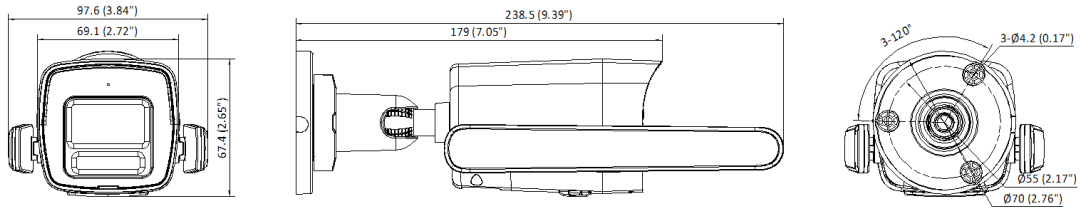

Unit: mm (inch)

▪ **Accessory**

▪ **Optional**

DS-1280ZJ-XS	DS-1276ZJ-SUS	DS-1275ZJ-SUS

▪ **Installation Methods**

Junction Box DS-1280ZJ-XS	Corner Mounting DS-1276ZJ-SUS+DS-1280ZJ-XS	Vertical Pole Mounting DS-1275ZJ-SUS+DS-1280ZJ-XS