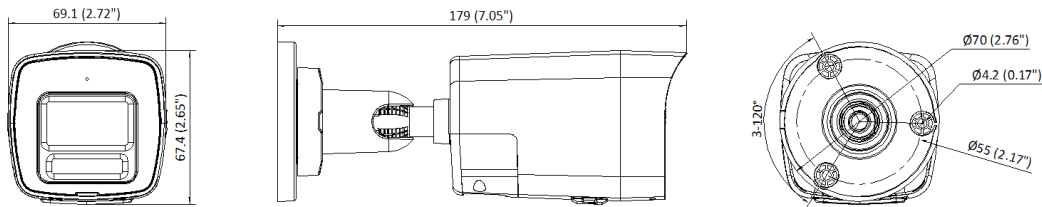

Unit: mm (inch)

- **Accessory**
- **Optional**

DS-1280ZJ-XS	DS-1275ZJ-SUS	DS-1276ZJ-SUS

▪ **Installation Methods**

Junction Box DS-1280ZJ-XS	Vertical Pole Mounting DS-1275ZJ-SUS+DS-1280ZJ-XS	Corner Mounting DS-1276ZJ-SUS+DS-1280ZJ-XS