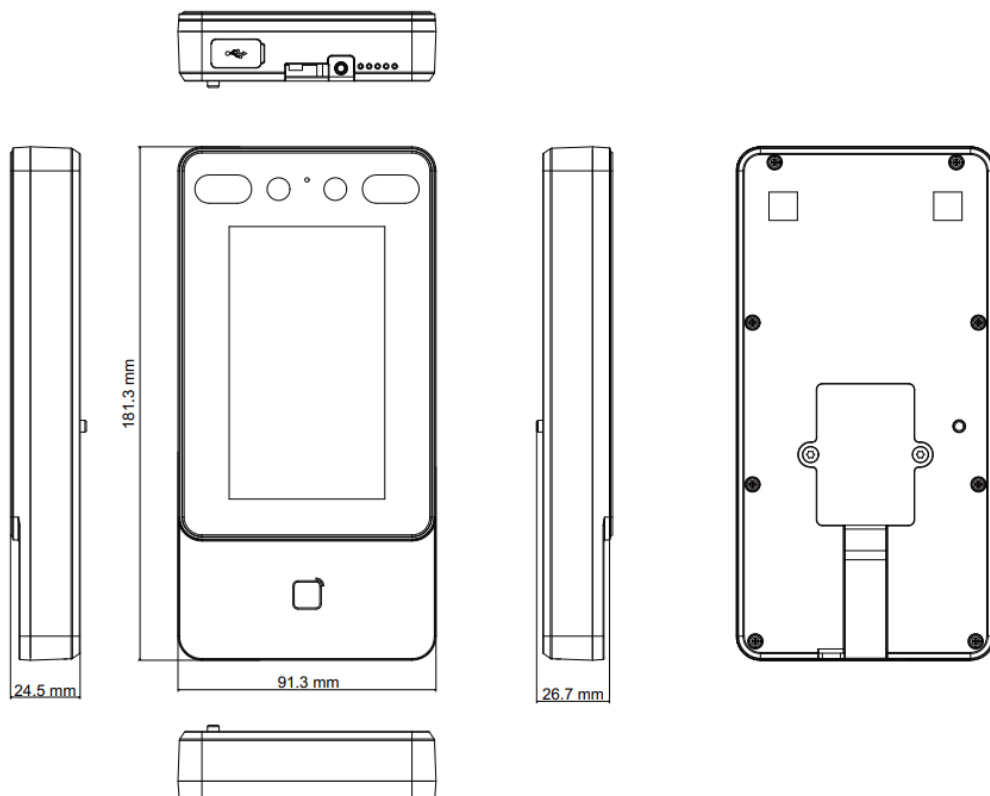

Multiple faces detection	Not support
	Face anti-spoofing	Support
	Live view	Support
	Two-way audio	Support
	Advertisement	Not support
	Audio prompt	Support
	Anti-passback	Not support
	First person in	Support
	Multi-factor authentication	Support
	Time synchronization	Support

▪ **Dimension**

▪ **Accessory**

▪ **Optional**